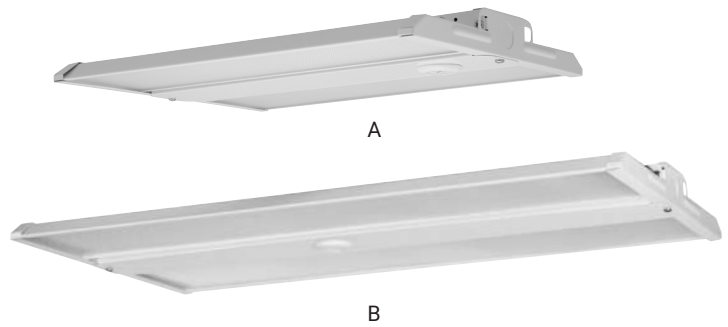

V Hook Mount & Chain Included

Application

High Bay Accessories

89785-SU RC/LFX/HB Remote Controller
89699-SU MS/LFX/HB/V2 Microwave Motion + Daylight Sensor

Item#	Description	Watt	Lumen	Volt	Color Temp	Hours	Features	Dimension(in)
A	1 FT							
85280-SU	LFX/HB/1FT/12"/110W/50K	110	14960	120-277	5000K	50000	DL,DIM,DLC	(W) 11.8 (H) 1.57 (D) 15
B	2 FT							
85281-SU	LFX/HB/2FT/12"/165W/50K	165	23000	120-277	5000K	50000	DL,DIM,DLC	(W) 11.97 (H) 1.57 (D) 24
85285-SU	LFX/HB/2FT/14"/220W/50K	220	30000	120-277	5000K	50000	DL,DIM,DLC	(W) 14.15 (H) 1.57 (D) 24

Steel & Acrylic Body
White Lens
White Finish
80 CRI

Options

Application

LED Commercial Linear High Bay

Linear Design

LED
BUILT-IN