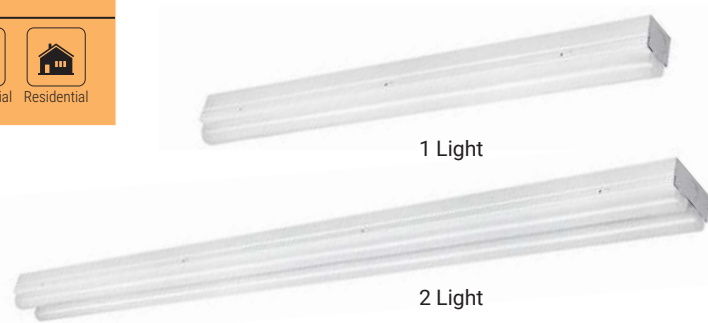

Application

Education | Medical | Industrial | Commercial | Residential

Optional For Battery Backup & Motion Sensor

LED Linear Ceiling Flush Mount

Slim Linear Strip Light Fixture

LED BUILT-IN

SWITCH
Color Selectable