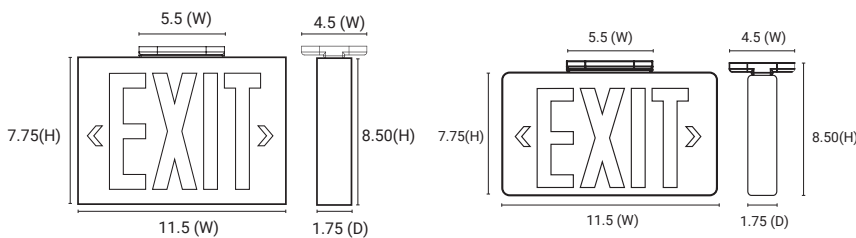

Item#	Description	Lens	Finish	Lights	Mounting	Dimension(in)
A NYC Approved Metal Housing						
05276-SU	EXIT/LED/1-2F/EM/NYC	One or Two Face	Metal	1	Back, Top, Side	8.5(h) 11.5(w) 1.75(d)
Thermoplastic Housing						
05271-SU	EXIT/LED/R/EM/1-2F	One or Two Face	Thermoplastic	1	Back, Top, Side	8.5(h) 11.5(w) 1.75(d)