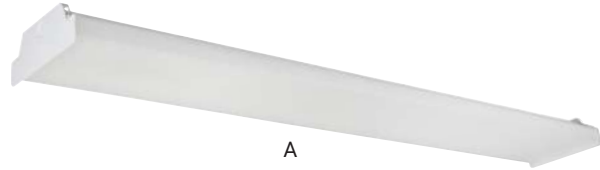

Metal & Plastic Body
Clear Lens
White Finish
80 CRI

Options

- 5 Year Warranty
- Battery Backup
- Motion Sensor

Application

- Education
- Medical
- Industrial
- Commercial
- Residential

LED Linear Ceiling Flush Mount

Premium Wrap Around

A

B

Optional For Battery Backup & Motion Sensor

Item#	Description	Watt	Lumen	Volt	Color Temp	Hours	Features	Dimension(in)
A	7.75"							
85292-SU	LFX/WA7/4'/MW/SCT	30/35/40	5000	120	35k/40K/50K	50000	DL,DIM,DLC	2.8(h) 7.08(w) 47.72(d)
Built-in Sensor & Battery Backup								
90721-SU	LFX/WA7/4'/MW/SCT/EM	30/35/40	5000	120	35k/40K/50K	50000	DL,DIM,DLC	2.8(h) 7.08(w) 47.72(d)
90722-SU	LFX/WA7/4'/MW/SCT/BLS	30/35/40	5000	120	35k/40K/50K	50000	DL,DIM,DLC	2.8(h) 7.08(w) 47.72(d)
90723-SU	LFX/WA7/4'/MW/SCT/EM/BLS	30/35/40	5000	120	35k/40K/50K	50000	DL,DIM,DLC	2.8(h) 7.08(w) 47.72(d)
B	9.75"							
85290-SU	LFX/WA9/4'/40W/40K	40	5200	120	4000K	50000	DL,DIM	2.2(h) 9.7(w) 48.0(d)

Steel Body
PMMA White Lens
White Finish
80 CRI

Options

- 5 Year Warranty
- Battery Backup

Application

- Education
- Medical
- Industrial
- Commercial
- Residential

LED Linear Ceiling Flush Mount

Design Wrap Around

Optional For Battery Backup & Motion Sensor

Item#	Description	Watt	Lumen	Volt	Color Temp	Hours	Features	Dimension(in)
85298-SU	LFX/WA5/4'/3MW/3SCT	32/40/48	3680/4600/5520	120-277	35K/40K/50K	50000	DL,DIM	2.1(h) 5.3(w) 47.6(d)
85291-SU	LFX/WA5/4'/48W/40K	48	5520	120-277	4000K	50000	DL,DIM	2.1(h) 5.3(w) 47.6(d)