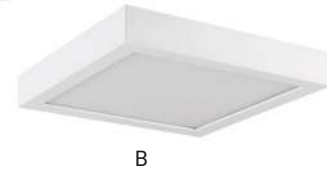

LED Ceiling Flush Mount

Premium Design

7" Emergency Battery

81269-SU Emergency Battery

Trim

50206-SU TRIM/MP/5R/BLACK

50208-SU TRIM/MP/7R/BLACK