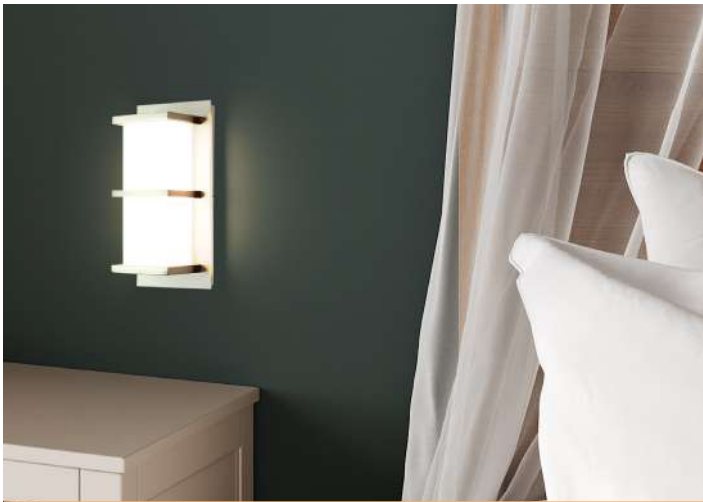

Aluminum & Plastic Body
White Lens
Brushed Nickel Finish
80 CRI

5 Year Warranty

Application: Hospitality, Commercial, Residential

LED Wall Mount Sconce

Decorative Wall Sconce

A

B

C