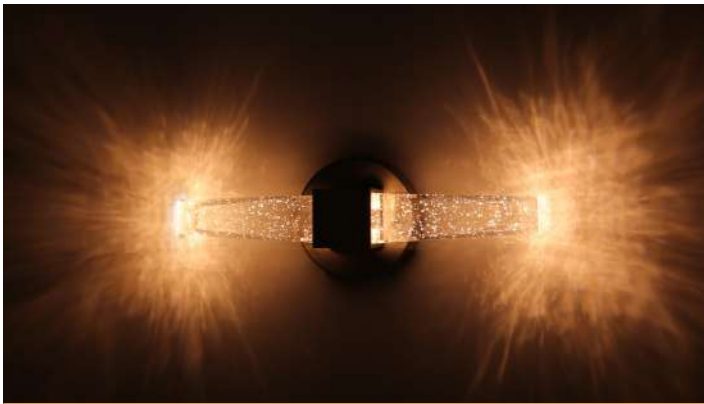

Metal Body
Seeded clear glass
Brushed Nickel Finish
80 CRI

5
Year
Warranty

Application

Hospitality
Commercial
Residential

LED Wall Mount Sconce

Clear Seedy Glass