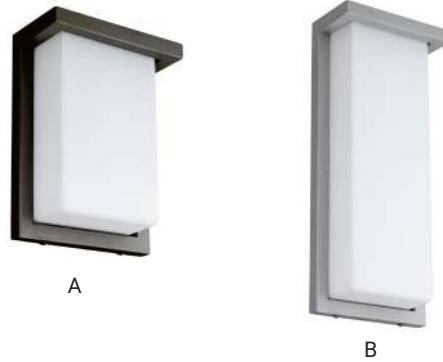

Add a modern touch to any home or business with this Sunlite LED wall sconce. The contemporary design oil rubbed bronze frame holds an opaque white polycarbonate lens. Built in LEDs makes this a no maintenance lighting solution for home or commercial use. Suitable for indoor or outdoor use, this attractive fixture will provide up to 50,000 hours of reliable service. Mounting bracket, screws, wire nuts and installation instructions are included.

Metal Body
White Lens
Silver / Oil Rubbed Bronze Finish
80 CRI

5
Year
Warranty

Application

LED Outdoor Wall Sconce

Contemporary Style

Item#	Description	Watt	Lumen	Volt	Color Temp	Hours	Features	Dimension(in)
A	8" Height							
88673-SU	LFX/CONT/WS/8"/12W/SCT/ORB/ACRY	12	600	100-277	30K/40K/50K	50000	WL	8.0(h) 6.0(w) 4.0(d)
81480-SU	LFX/CONT/WS/8"/12W/SCT/SL/ACRY	12	600	100-277	30K/40K/50K	50000	WL	8.0(h) 6.0(w) 4.0(d)
B	14" Height							
81482-SU	LFX/CONT/WS/14"/20W/SCT/SL/ACRY	20	1100	100-277	30K/40K/50K	50000	WL	14.0(h) 5.9(w) 3.2(d)
81481-SU	LFX/CONT/WS/14"/20W/SCT/ORB/ACRY	20	1100	100-277	30K/40K/50K	50000	WL	14.0(h) 5.9(w) 3.2(d)

Metal Body
White Glass Lens
Black Finish
80 CRI

5
Year
Warranty

Application

LED Outdoor Wall Sconce

Contemporary Design

Item#	Description	Watt	Lumen	Volt	Color Temp	Hours	Features	Dimension(in)
81032-SU	LFX/WS/KNOB/15W/30K/BK	15	800	120	3000K	50000	WLL,DIM	12.0(h) 5.5(w) 4.0(d)

Aluminum & Plastic Body
White Lens
Oil Rubbed Bronze Finish
81 CRI

5
Year
Warranty

Application

LED Outdoor Wall Sconce

Half Cylinder

Item#	Description	Watt	Lumen	Volt	Color Temp	Hours	Features	Dimension(in)
82023-SU	LFX/HC/ORB/15W/SCT	15	950	120	30K/40K/50K	50000	WL,DIM,ES	10.0(h) 7.0(w) 3.0(d)