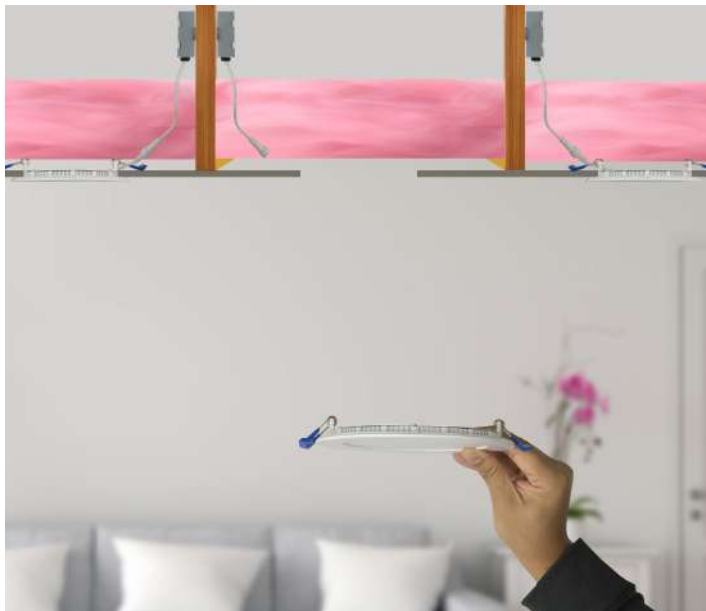

Specifications may change without notice.
 We are not responsible for any typographical errors

LED Recessed Remodel / New Construction Canless Downlight

Ultra Slim Wafer Downlights

These ultra slim downlights from Sunlite feature innovative technology that provides down lighting without all the labor. Use for new installations or as a retrofit replacement for existing recessed lighting. Perfect for residential, commercial, retail, office, hospitality and educational institutions. These dimmable fixtures are instant on with no warmup time. And no flickering or buzzing like fluorescent bulbs. They are ETL Listed for damp location installation and Energy Star Certified.

LED Recessed Remodel / New Construction Canless Downlight

Regressed Gimbal

The canless LED recessed light with a 360° rotatable “eyeball” and 15° tilt is a versatile and modern lighting solution that allows you to easily adjust the direction of your lighting to suit your needs. The absence of a recessed can in the design makes installation a breeze, and the included junction box, plug and twist connection, and spring loaded clips ensure a simple and secure installation with a flush finish to your ceiling. This type of LED light fixture is a great option for anyone who wants to upgrade their lighting with a product that provides greater control and flexibility over the direction and intensity of their lighting, while also being easy to install.