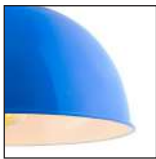

120 volts
Max 60 Watts
Medium (E26) Base
Metal Body
UL Listed-Dry Location
Bulb Not Included

Bulb Suggestion

A19
Med E26

Application

Hospitality Retail Residential

Pendant Fixture

Colored Canopy

**BULB
REQUIRED**

Blue