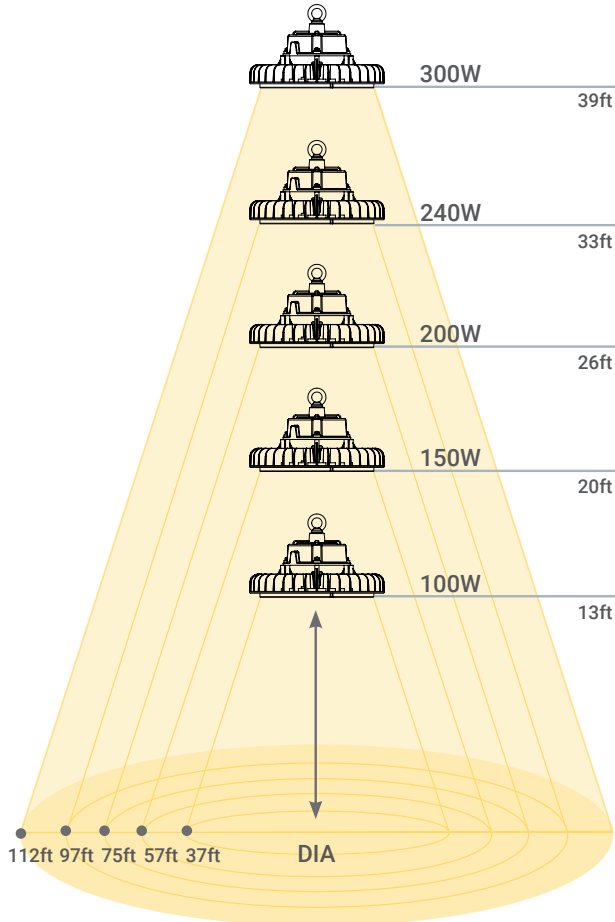

UFO High Bay Accessories

89787-SU	PCR/LFX/HB/V2	Polycarbonate Reflector
89789-SU	PCL/LFX/HB/V2	Polycarbonate Lens
89785-SU	RC/LFX/HB	Remote Controller
89790-SU	SC/LFX/HB	Safety Cable
89699-SU	MS/LFX/HB/V2	Microwave Motion + Daylight Sensor

Item#	Description	Watt	Lumen	Volt	Color Temp	Hours	Features	Dimension(in)
A 89780-SU	LFX/HB/100W/50K/V2	100	14000	120-277	5000K	50000	WL,DIM,DLC	(h)4.7 (d)10.7
89781-SU	LFX/HB/150W/50K/V2	150	21000	120-277	5000K	50000	WL,DIM,DLC	(h)4.7 (d)10.7
89782-SU	LFX/HB/200W/50K/V2	200	28000	120-277	5000K	50000	WL,DIM,DLC	(h)5.4 (d)12.5
89783-SU	LFX/HB/240W/50K/V2	240	33600	120-277	5000K	50000	WL,DIM,DLC	(h)5.0 (d)12.5
B 89784-SU	LFX/HB/300W/50K/V2	300	42000	120-277	5000K	50000	WL,DIM,DLC	(h)5.0 (d)12.5

Specifications may change without notice.
We are not responsible for any typographical errors

SUNLITE.COM

CALL 718.768.7000 TOLL-FREE 800.605.BULB

sunlite