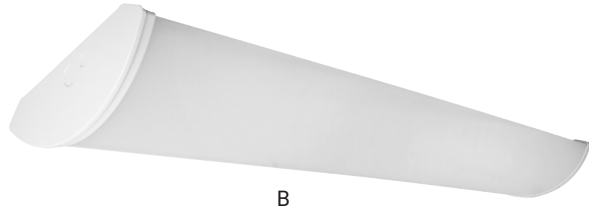

B

Optional For Battery Backup & Motion Sensor

Item#	Description	Watt	Lumen	Volt	Color Temp	Hours	Features	Dimension(in)
A	7.75"							
85292-SU	LFX/WA7/4'/MW/SCT	30/35/40	5000	120	35k/40K/50K	50000	DL,DIM,DLC	2.8(h) 7.08(w) 47.72(d)
Built-in Sensor & Battery Backup								
90721-SU	LFX/WA7/4'/MW/SCT/EM	30/35/40	5000	120	35k/40K/50K	50000	DL,DIM,DLC	2.8(h) 7.08(w) 47.72(d)
90722-SU	LFX/WA7/4'/MW/SCT/BLS	30/35/40	5000	120	35k/40K/50K	50000	DL,DIM,DLC	2.8(h) 7.08(w) 47.72(d)
90723-SU	LFX/WA7/4'/MW/SCT/EM/BLS	30/35/40	5000	120	35k/40K/50K	50000	DL,DIM,DLC	2.8(h) 7.08(w) 47.72(d)
B	9.75"							
85290-SU	LFX/WA9/4'/40W/40K	40	5200	120	4000K	50000	DL,DIM	2.2(h) 9.7(w) 48.0(d)

Steel Body
PMMA White Lens
White Finish
80 CRI

Options

- 5 Year Warranty
- Battery Backup

Application

- Education
- Medical
- Industrial
- Commercial
- Residential