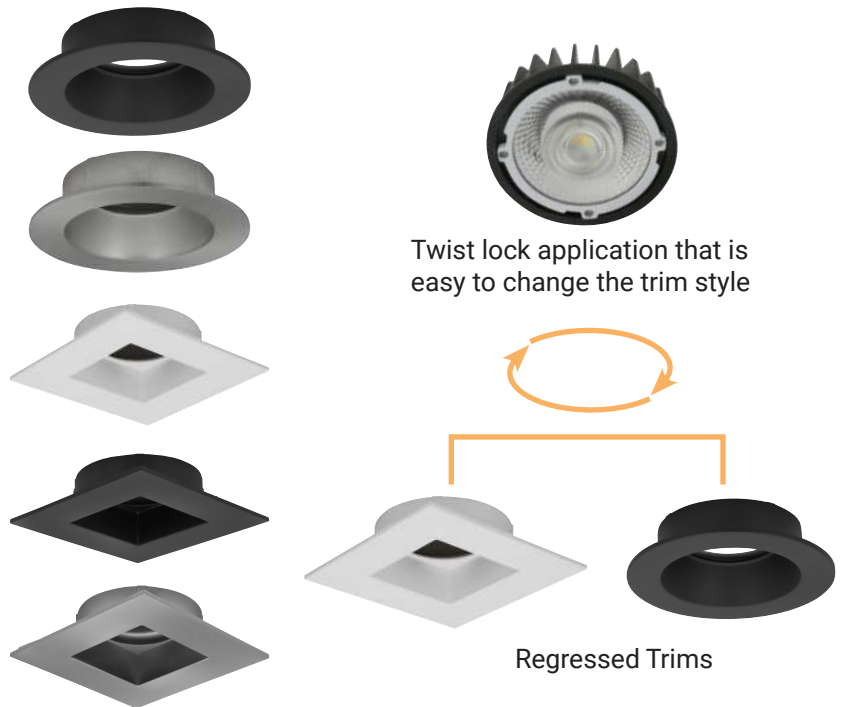

Item#	Description	Watt	Lumen	Volt	Color Temp	Hours	Features	Dimension(in)
A	85589-SU LFX/DAD/2R/15W/90CRI/5SCT/WH	15	1055	120	27K/30K/35K/40K/50K	50000	WL,DIM,ES	(H) 4.92 (D) 3.13
B	85590-SU LFX/DAD/4R/18W/90CRI/5SCT/WH	18	1360	120	27K/30K/35K/40K/50K	50000	WL,DIM,ES	(H) 4.8 (D) 4.5
C	85591-SU LFX/DAD/6R/24W/90CRI/5SCT/WH	24	1735	120	27K/30K/35K/40K/50K	50000	WL,DIM,ES	(H) 2.95 (D) 7.3