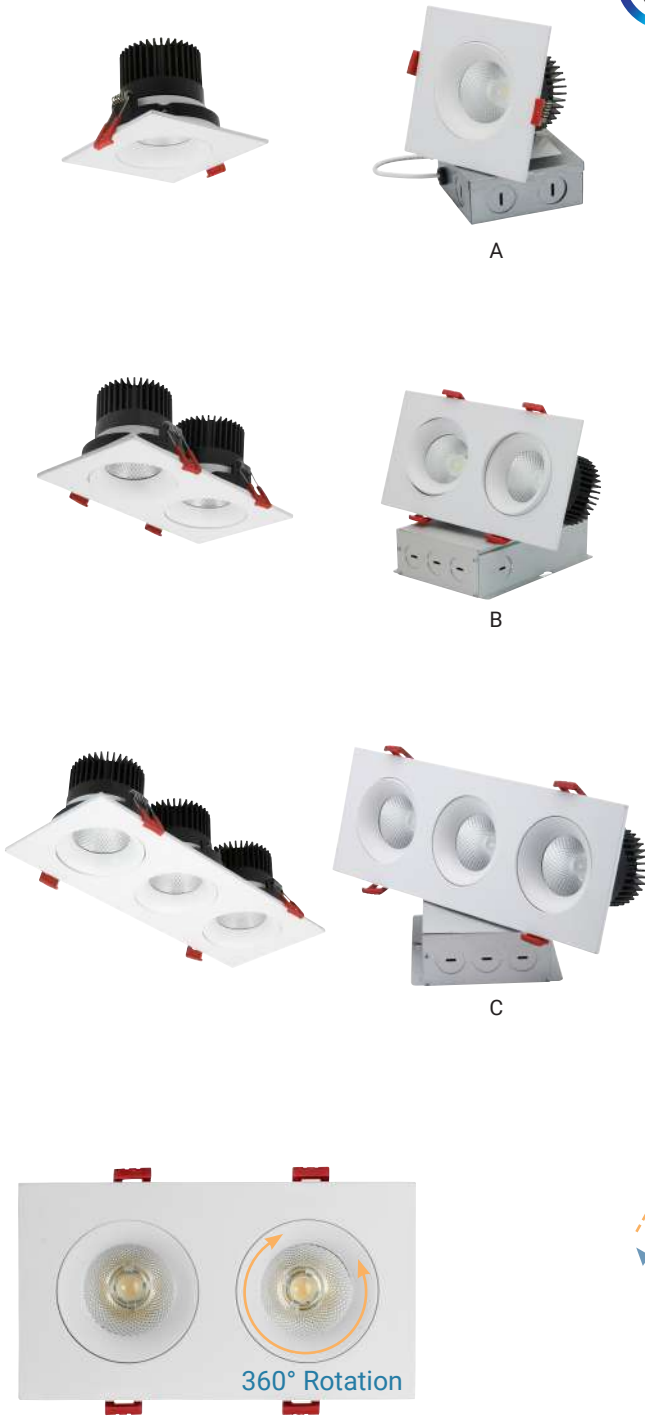

Item#	Description	Watt	Lumen	Volt	Color Temp	Hours	Features	Dimension(in)
A	85607-SU LFX/GDL/3.5R/12W/90CRI/5SCT	12	825	120	27K/30K/35K/40K/50K	50000	WL,DIM,ES	(W) 4.38 (H) 3.25 (D) 4.38
B	85608-SU LFX/GDL/2L/3.5R/24W/90CRI/5SCT	24	1540	120	27K/30K/35K/40K/50K	50000	WL,DIM,ES	(W) 7.88 (H) 3.25 (D) 4.38
C	85609-SU LFX/GDL/3L/3.5R/36W/90CRI/5SCT	36	2270	120	27K/30K/35K/40K/50K	50000	WL,DIM,ES	(W) 11.68 (H) 3.25 (D) 4.38

Specifications may change without notice.
We are not responsible for any typographical errors

SUNLITE.COM

CALL 718.768.7000 TOLL-FREE 800.605.BULB

sunlite