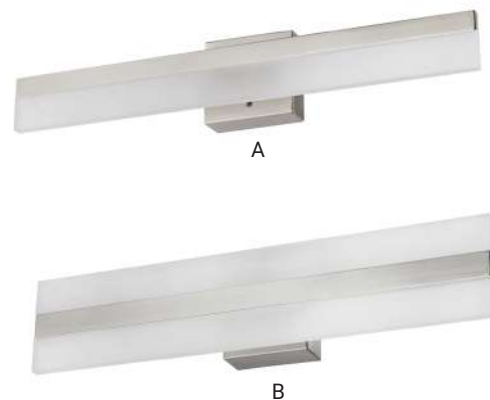

Steel & Acrylic Body
Acrylic Lens
Brushed Nickel Finish
80 CRI

5 Year Warranty

Application

Hospitality Commercial Residential

LED Wall Sconce Bar / Bath Vanity Light

Modern Contemporary Vanity

LED BUILT-IN

Color Selectable