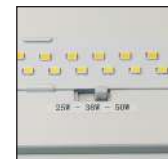

Vapor Tight Strip

Optional For Battery Backup & Motion Sensor

Item#	Description	Watt	Lumen	Volt	Color Temp	Hours	Features	Dimension(in)
4FT, and 8FT Length								
85260-SU	LFX/VTS/4'/3MW/3SCT	25/38/50	3500/5400/7000	120-277	35K/40K/50K	50000	WL,DIM,DLC	3.42(h) 49.7(w) 3.34(d)
85261-SU	LFX/VTS/8'/3MW/3SCT	72/80/100	9800/11000/13500	120-277	35K/40K/50K	50000	WL,DIM,DLC	4.13(h) 96.0(w)4.33(d)
Built-in Sensor & Battery Backup								
90735-SU	LFX/VTS/4'/MW/3SCT/EM	25/38/50	3500/5400/7000	120-277	35K/40K/50K	50000	WL,DIM,DLC	3.42(h) 49.7(w) 3.34(d)
90737-SU	LFX/VTS/4'/MW/3SCT/EM/BLS	25/38/50	3500/5400/7000	120-277	35K/40K/50K	50000	WL,DIM,DLC	3.42(h) 49.7(w) 3.34(d)
90745-SU	LFX/VTS/8'/3MW/3SCT/EM	72/80/100	9800/11000/13500	120-277	35K/40K/50K	50000	WL,DIM,DLC	4.13(h) 96.0(w)4.33(d)
85265-SU	LFX/VTS/8'/3MW/3SCT/BLS	72/80/100	9800/11000/13500	120-277	35K/40K/50K	50000	WL,DIM,DLC	4.13(h) 96.0(w)4.33(d)