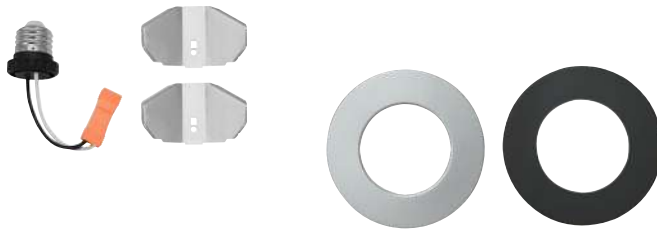

Item#		Trim
87695-SU	SF/DTR/RD/4/BK	4" Black Trim
87696-SU	SF/DTR/RD/4/SL	4" Silver Trim

Item#	Description	Watt	Lumen	Volt	Color Temp	Hours	Features	Dimension(in)
A Round Regressed Lens								
87691-SU	SF/DRL/RD/4/13/927/120/WH	13	1050	120	2700K	50000	DL,DIM	1.4(h) 4.85(w)
87692-SU	SF/DRL/RD/4/13/930/120/WH	13	1050	120	3000K	50000	DL,DIM	1.4(h) 4.85(w)
87693-SU	SF/DRL/RD/4/13/935/120/WH	13	1050	120	3500K	50000	DL,DIM	1.4(h) 4.85(w)
87694-SU	SF/DRL/RD/4/13/940/120/WH	13	1050	120	4000K	50000	DL,DIM	1.4(h) 4.85(w)
B Round Flat Lens								
87688-SU	SF/DFL/RD/4/10/927/120/WH	10	900	120	2700K	50000	DL,DIM	1.0(h) 4.85(w)
87689-SU	SF/DFL/RD/4/10/930/120/WH	10	900	120	3000K	50000	DL,DIM	1.0(h) 4.85(w)
87690-SU	SF/DFL/RD/4/10/940/120/WH	10	900	120	4000K	50000	DL,DIM	1.0(h) 4.85(w)