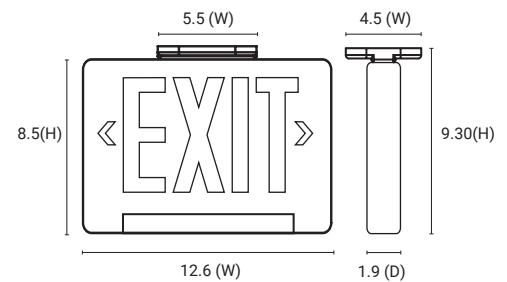

Item#	Description	Lens	Finish	Lights	Mounting	Dimension(in)	
Thermoplastic Housing							
A	05279-SU	EXIT/LED/R/2H/1-2F/COMBO	White One or Two Face	Thermoplastic	2	Back Top	8.5(h) 11.5(w) 1.75(d)
B	04342-SU	EXIT/1/R/W/RC	White One or Two Face	Thermoplastic	1	Back, Top, Side	9.3(h) 12.6(w) 1.9(d)