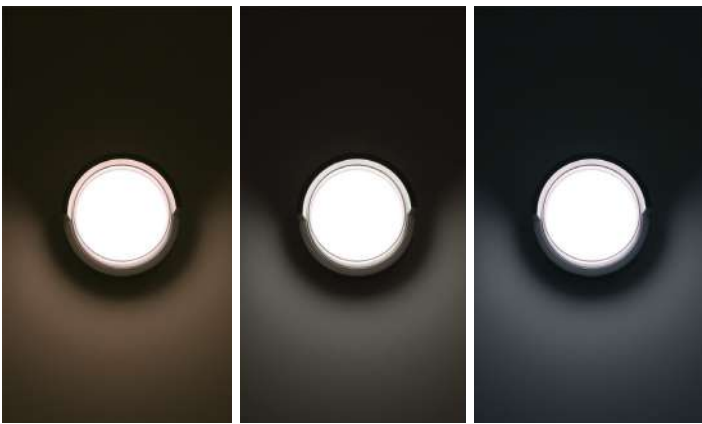

LED Outdoor Wall Sconce

Contemporary Style

Aluminum Body
Acrylic Lens
Black / White Finish
90 CRI

3
Year
Warranty

Application

A

Item#	Description	Watt	Lumen	Volt	Color Temp	Hours	Features	Dimension(in)
A	85104-SU LFX/WS/R/12W/SCT/BK	12	850	120	30K/40K/50K	50000	WL	6.7(h) 6.7(w) 4.0(d)
B	85105-SU LFX/WS/R/12W/SCT/WH	12	850	120	30K/40K/50K	50000	WL	6.7(h) 6.7(w) 4.0(d)
C	85106-SU LFX/WS/RC/12W/SCT/BK	12	850	120	30K/40K/50K	50000	WL	6.7(h) 6.7(w) 4.0(d)
D	85109-SU LFX/WS/RC/12W/SCT/WH	12	850	120	30K/40K/50K	50000	WL	6.7(h) 6.7(w) 4.0(d)
E	85113-SU LFX/WS/SQC/12W/SCT/BK	12	850	120	30K/40K/50K	50000	WL	6.3(h) 6.3(w) 4.0(d)
F	85114-SU LFX/WS/SQC/12W/SCT/WH	12	850	120	30K/40K/50K	50000	WL	6.3(h) 6.3(w) 4.0(d)
G	85110-SU LFX/WS/SQ/12W/SCT/BK	12	850	120	30K/40K/50K	50000	WL	6.3(h) 6.3(w) 4.0(d)
H	85112-SU LFX/WS/SQ/12W/SCT/WH	12	850	120	30K/40K/50K	50000	WL	6.3(h) 6.3(w) 4.0(d)