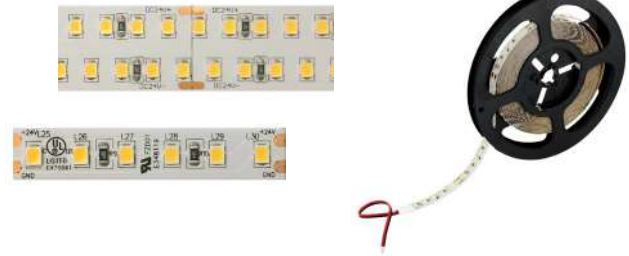

Plastic Strip
80 CRI

2
Year
Warranty

Application

Bezel Lights

Flexible LED Tape Strip Light

LED
BUILT-IN