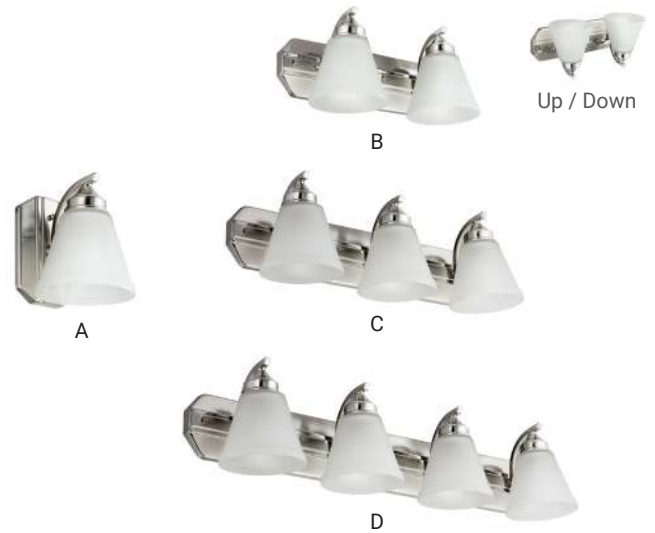

Wall Sconce / Bath Vanity Light

Decorative Sconces

BULB
REQUIRED

Wall Mount
120 volts
Medium (E26) Base
Uses A19 Bulb(s)
Metal & Glass Body
UL Listed

Bulb Suggestion

Application

Item#	Description	Finish	Lens	Lights	Max Watts	Dimension(in)
A	45055-SU FIX/FM/BATH/1LT/E26/BN/FR	Brushed Nickel	Frosted Glass	1	100	7.0(h) 5.5(w) 7.8(d)
B	45056-SU FIX/FM/BATH/2LT/E26/BN/FR	Brushed Nickel	Frosted Glass	2	100	7.0(h) 6.3(w) 17.0(d)
C	45057-SU FIX/FM/BATH/3LT/E26/BN/FR	Brushed Nickel	Frosted Glass	3	100	7.0(h) 6.3(w) 24.0(d)
D	45058-SU FIX/FM/BATH/4LT/E26/BN/FR	Brushed Nickel	Frosted Glass	4	100	7.0(h) 6.3(w) 30.0(d)