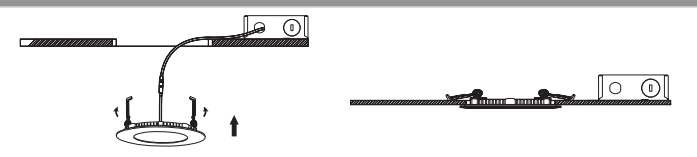

Suitable Tight Space Installation (NO HOUSING NEEDED)

New Construction Mounting Option

- 87705-SU Construction Plate
- 87726-SU Construction Plate