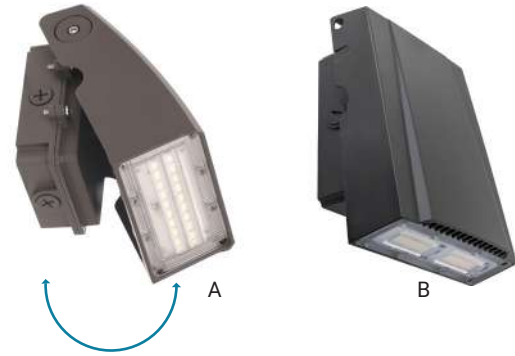

Aluminum Body
Clear Lens
Bronze Finish
70 CRI

Options

Application

LED Outdoor Wall Mount

Adjustable Bracket Down Wall Pack

0-90 Degrees adjustable

Item#	Description	Watt	Lumen	Volt	Color Temp	Hours	Features	Dimension(in)
A 49169-SU	LFX/SWP/MW/SCT/BRZ	21/28/35	2730/3640/4550	120-347	30K/40K/50K	50000	WL,DLC	8.1(h) 6.5(w) 3.9(d)
49202-SU	LFX/SWP/HMW/3SCT/BRZ/V2	45/60/75	5850/7800/9750	120-347	30K/40K/50K	50000	WL,DLC	10.9(h) 8.5(w) 4.9(d)
B 49167-SU	LFX/SWP/75W/BZ/50K	75	8625	120-277	5000K	50000	WL,DLC	10.4(h) 9.6(w) 4.3(d)