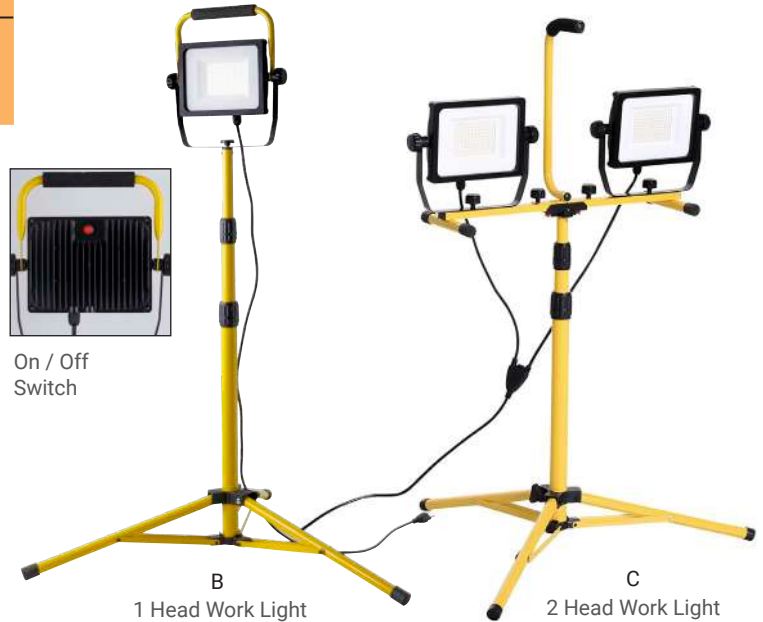

B
1 Head Work Light

C
2 Head Work Light

Item#	Description	Watt	Lumen	Volt	Color Temp	Hours	Features	Dimension(in)
A	04368-SU LFX/WL/35W/40K	35	35000	120	4000K	50000	DL	8.85(h) 5.7(w) 5.5(d)
B	88176-SU LFX/WL/1H/72W/40K	72	7000	120	4000K	50000	DL	25.4(h) 11.8(w) 5.1(d)
C	88178-SU LFX/WL/2H/144W/40K	144	14000	120	4000K	50000	DL	25.4(h) 11.8(w) 5.1(d)

LED
BUILT-IN

Aluminum & Plastic Body
Cage Lens
Orange Finish
80 CRI

5
Year
Warranty

Application

LED Temporary Construction Work Light

Hanging Mount

LED
BUILT-IN

Linkable