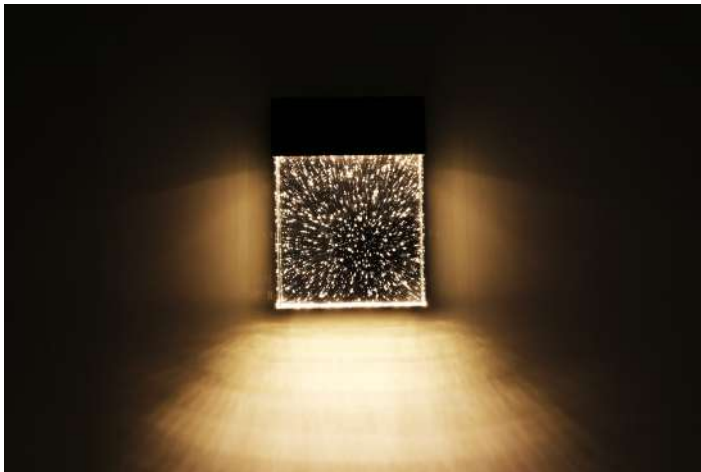

Application

Hospitality

Retail

Commercial

Residential

LED
BUILT-IN

B

C

Item#	Description	Watt	Lumen	Volt	Color Temp	Hours	Features	Dimension(in)
5" Width								
A	81046-SU LFX/WS/SEEDY/UD/12"/11W/30K/BK	11	600	120	3000K	50000	WL,DIM	7.0(h) 5.0(w) 1.5(d)
B	81222-SU LFX/INN/WS/5"/9W/50K/BK/SEEDY	9	450	100-277	5000K	50000	WL	13.8(h) 4.8(w) 2.5(d)
	81047-SU LFX/INN/WS/5"/12W/SCT/BK/SEEDY	12	600	120	30K/40K/50K	50000	WL	13.8(h) 4.8(w) 2.5(d)
C 6.5" Width								
	81051-SU LFX/INN/WS/6.5"/12W/SCT/BK/SEEDY	12	600	120	30K/40K/50K	50000	WL	13.8(h) 6.5(w) 2.5(d)
	81170-SU LFX/INN/WS/6.5"/12W/30K/BK/SEEDY	12	600	100-277	3000K	50000	WL	13.8(h) 6.5(w) 2.5(d)
	81223-SU LFX/INN/WS/6.5"/12W/50K/BK/SEEDY	12	600	100-277	5000K	50000	WL	13.8(h) 6.5(w) 2.5(d)