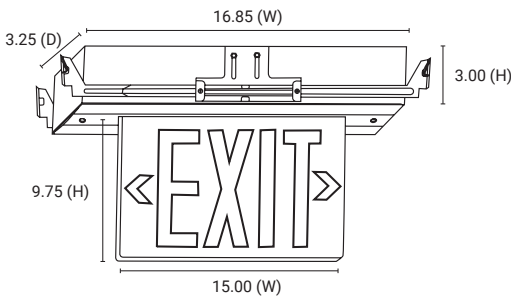

120 /277 volts
 Rechargeable NiCd Battery
 90 Minutes Illumination
 UL Listed

Application

Hospitality Office Retail Commercial

Exit Sign

Edge Lit & Recessed Mount

New York City Exit signs require red lettering with a height of 8 inches, and the unit must be made of metal or other durable materials.