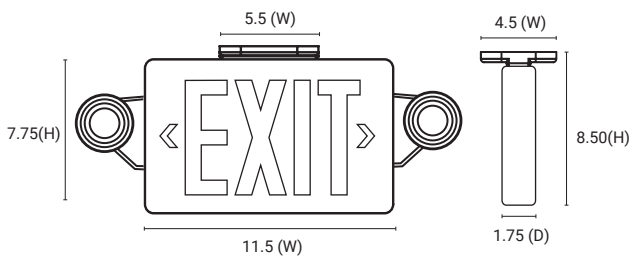

Item#	Description	Lens	Finish	Lights	Mounting	Dimension(in)	
Thermoplastic Housing							
A	05279-SU	EXIT/LED/R/2H/1-2F/COMBO	White One or Two Face	Thermoplastic	2	Back Top	8.5(h) 11.5(w) 1.75(d)
B	04342-SU	EXIT/1/R/W/RC	White One or Two Face	Thermoplastic	1	Back, Top, Side	9.3(h) 12.6(w) 1.9(d)