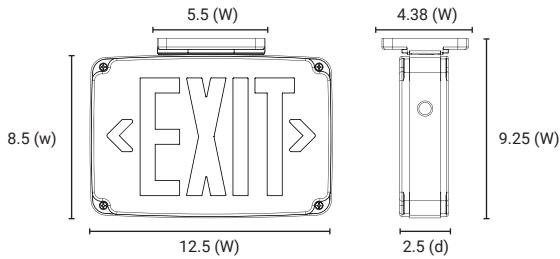

120 /277 volts
Rechargeable NiCd Battery
90 Minutes Illumination
UL Listed (Rated Wet Location)

Application

LED Exit Sign

LED
BUILT-IN

Item#	Description	Lens	Finish	Lights	Mounting	Dimension(in)
04362-SU	EXIT/SU/1F/R/WH/WL/EM	One Face	Thermoplastic	1	Back, Top	8.5(h) 12.5(w) 2.5(d)
04344-SU	EXIT/SU/2F/R/WH/WL/EM	Two Face	Metal	1	Back, Top	8.5(h) 12.5(w) 2.5(d)

120 /277 volts
Rechargeable NiCd Battery
90 Minutes Illumination
Metal / Thermoplastic Housing
UL Listed

Application