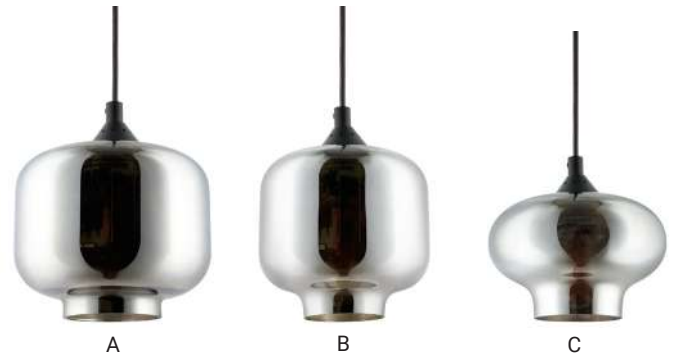

Pendant Fixture

Tinted Glass

BULB
REQUIRED

120 volts
Medium (E26) Base
Glass Body
UL Listed
Bulb Not Included

Bulb Suggestion

A19
Med E26

Application

Item#	Description	Finish	Lens	Lights	Max Watts	Dimension(in)
A 07020-SU	TG/PD/SP/9	Brushed Nickel	Tinted Glass	1	60	9.6(w) 8.3(d) 72 Cord
B 07022-SU	TG/PD/SP/6.5	Brushed Nickel	Tinted Glass	1	60	7.0(w) 6.9(d) 72 Cord
C 07024-SU	TG/PD/SP/7	Brushed Nickel	Tinted Glass	1	60	7.6(w) 5.5(d) 72 Cord