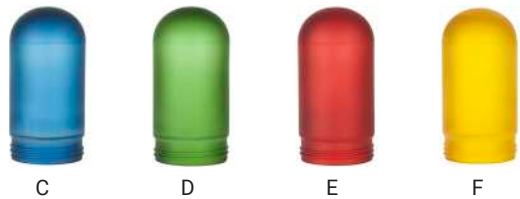

Surface Mount
120 volts
Medium (E26) Base
Uses A19 Bulb
Aluminium Body
UL Listed—Wet Location

Bulb Suggestion

A19
Med E26

Application

Vaporproof

Wall Mount & Surface Mount

Item#	Description	Finish	Lens	Lights	Max Watts	Dimension(in)
A Surface Mount						
41329-SU	VT100 1/2" Pipe	Metallic	Clear Glass	1	100	9.0(w) 4.3(d)
04950-SU	VT200 3/4 Knock Out	Metallic	Clear Glass	1	200	11.6(w) 5.5(d)
B Wall Mount						
41368-SU	VTA100	Metallic	Clear Glass	1	150	7.2(w) 9.5(h) 4.2(d)
Colored Replacement Glass						
C 88150-SU	RPG/LFX/VT/100/B	Blue	Frosted Glass	1	-	6.7(w) 3.4(d)
D 88151-SU	RPG/LFX/VT/100/G	Green	Frosted Glass	1	-	6.7(w) 3.4(d)
E 88152-SU	RPG/LFX/VT/100/R	Red	Frosted Glass	1	-	6.7(w) 3.4(d)
F 88153-SU	RPG/LFX/VT/100/Y	Yellow	Frosted Glass	1	-	6.7(w) 3.4(d)