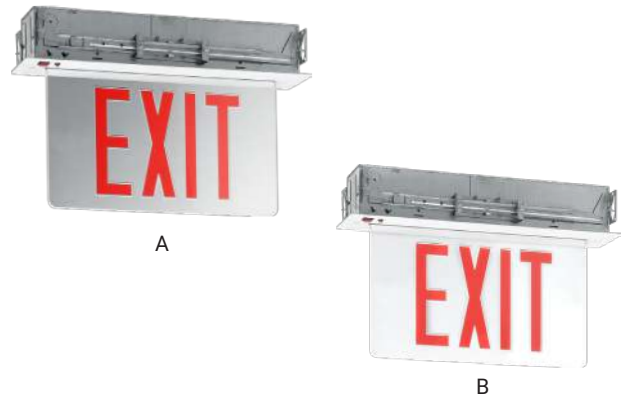

120 /277 volts
 Rechargeable NiCd Battery
 90 Minutes Illumination
 UL Listed

Application

Hospitality Office Retail Commercial

Exit Sign

Edge Lit & Recessed Mount

New York City Exit signs require red lettering with a height of 8 inches, and the unit must be made of metal or other durable materials.