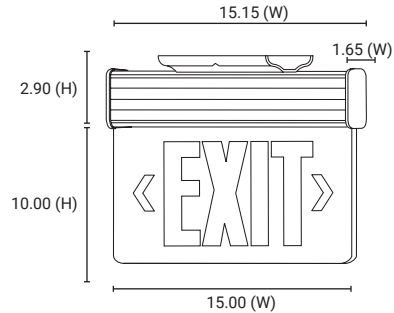

120 /277 volts
 Rechargeable NiCd Battery
 90 Minutes Illumination
 UL Listed

Application

Hospitality Office Retail Commercial

LED Exit Sign

Edge Lite

New York City Exit signs require red lettering with a height of 8 inches, and the unit must be made of metal or other durable materials.