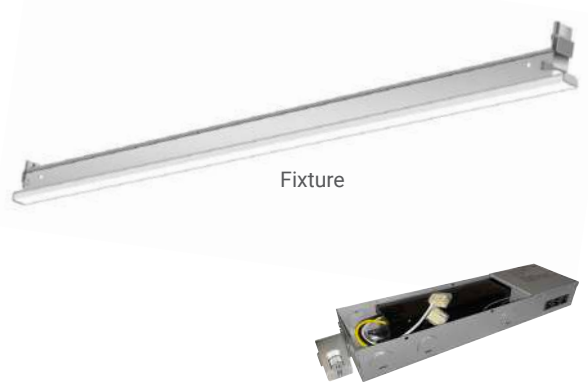

Drivers (Required)

88797-SU	TGRID/DRIVER/30W
88798-SU	TGRID/DRIVER/60W

Item#	Description	Watt	Lumen	Volt	Color Temp	Hours	Features	Dimension(in)
2 Foot								
88786-SU	LFX/TGRID/2FT/D/10W/35K/14mm	10	1100	100-277	3500K	50000	DIM	24.0(h) 0.6(w) 0.5(d)
88789-SU	LFX/TGRID/2FT/D/10W/35K/24mm	10	1300	100-277	3500K	50000	DIM	24.0(h) 0.9(w) 0.5(d)
4 Foot								
88784-SU	LFX/TGRID/4FT/D/20W/30K/24mm	20	2400	100-277	3000K	50000	DIM	48.0(h) 0.6(w) 0.5(d)

Specifications may change without notice.
We are not responsible for any typographical errors