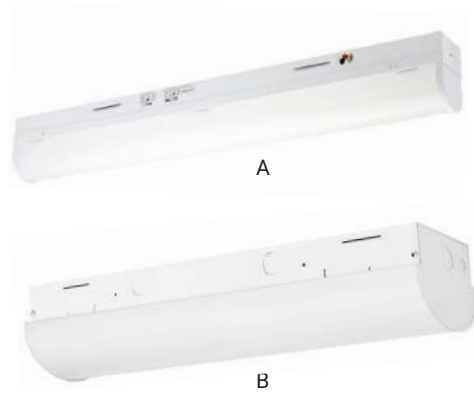

LED Linear Ceiling Flush Mount

Linear Strip Light Fixture

LED BUILT-IN

SWITCH
Color Selectable

SWITCH
Power Selectable

Metal & Plastic Body
White Lens
White Finish
80 CRI

Options

3 Year Warranty | Battery Backup

Application

Education | Medical | Industrial | Commercial | Residential