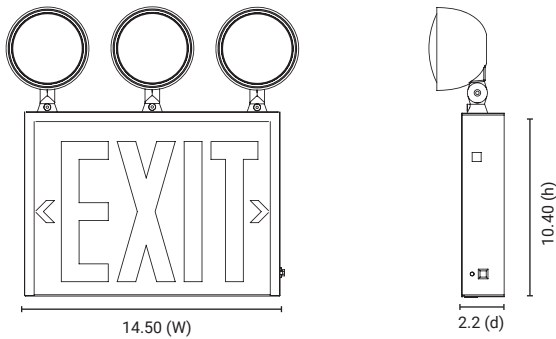

120/277 volts
 Rechargeable NiCd Battery
 90 Minutes Illumination
 Metal / Thermoplastic Housing
 UL Listed

LED Exit Sign & Emergency Lights Combo

2-in-1 Combo

Application

Optional Third Head Included

New York City Exit signs require red lettering with a height of 8 inches, and the unit must be made of metal or other durable materials.