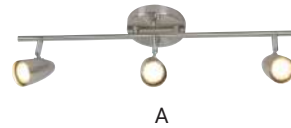

Metal Body
Clear Lens
Chrome Finish
80 CRI

3
Year
Warranty

Application

LED Adjustable Track Light

4 Lights

Arms can be rotate 330°

Item#	Description	Watt	Lumen	Volt	Color Temp	Hours	Features	Dimension(in)
81146-SU	LFX/TRL/4H/23W/30K/CH	23	1200	120	3000K	50000	DL,DIM	7.0(h) 4.8(w) 32.0(d)

Adjustable Track Light

3 Lights / 5 Lights / 6 lights

A

B

C

Surface Mount
120 volts
GU10 Base
Metal Body
ETL Listed
Bulb Not Included

Bulb Suggestion

MR16
GU10

Application

Item#	Description	Finish	Lens	Lights	Max Watts	Dimension(in)
A 45065-SU	FIX/TRL/3H/24"/BN	Brushed Nickel	-	3		5.5(h) 24.0(w) 5.0(d)
B 45063-SU	FIX/TRL/5H/45"/BN	Brushed Nickel	-	5		5.5(h) 45.0(w) 5.0(d)
C 45064-SU	FIX/TRL/6H/54"/BN	Brushed Nickel	-	6		5.5(h) 54.0(w) 5.0(d)