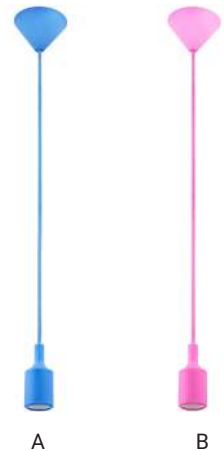

120 volts
Medium (E26) Base
Plastic Body
Only Lamp holder
42" Cord

Bulb Suggestion

A19
Med E26

Application

Hospitality Retail Residential

Colored Canopy

Nova

A