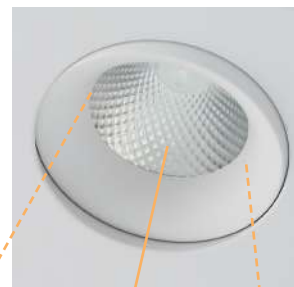

Item#	Description	Watt	Lumen	Volt	Color Temp	Hours	Features	Dimension(in)
A	85607-SU LFX/GDL/3.5R/12W/90CRI/5SCT	12	825	120	27K/30K/35K/40K/50K	50000	WL,DIM,ES	(W) 4.38 (H) 3.25 (D) 4.38
B	85608-SU LFX/GDL/2L/3.5R/24W/90CRI/5SCT	24	1540	120	27K/30K/35K/40K/50K	50000	WL,DIM,ES	(W) 7.88 (H) 3.25 (D) 4.38
C	85609-SU LFX/GDL/3L/3.5R/36W/90CRI/5SCT	36	2270	120	27K/30K/35K/40K/50K	50000	WL,DIM,ES	(W) 11.68 (H) 3.25 (D) 4.38

Specifications may change without notice.
We are not responsible for any typographical errors

SUNLITE.COM

CALL 718.768.7000 TOLL-FREE 800.605.BULB

sunlite