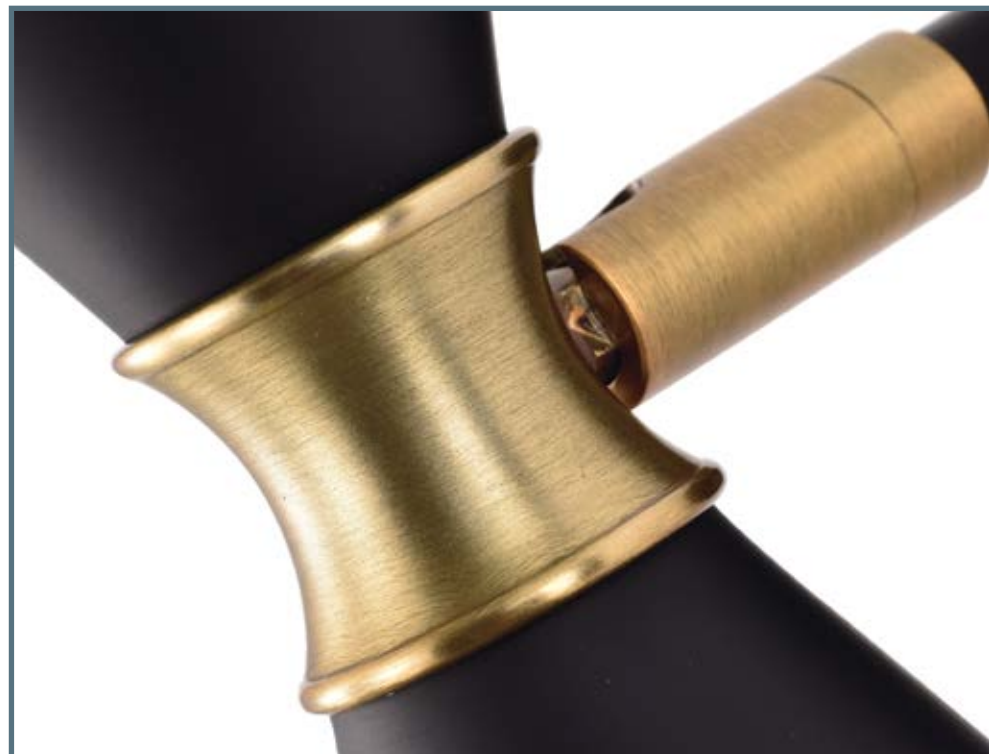

**CA2159-W**

Black and Antique Brass Finish  
 W: 10.3" D: 6.3" H: 18"  
 2 x E12 60W  
 Back Plate: 10.3" W x 0.5" D x 14" H

**A** | CA1966-WB

**B** | CA2172-W

Plug in

**C** | CA2171-W

Plug in

**TD20017W**