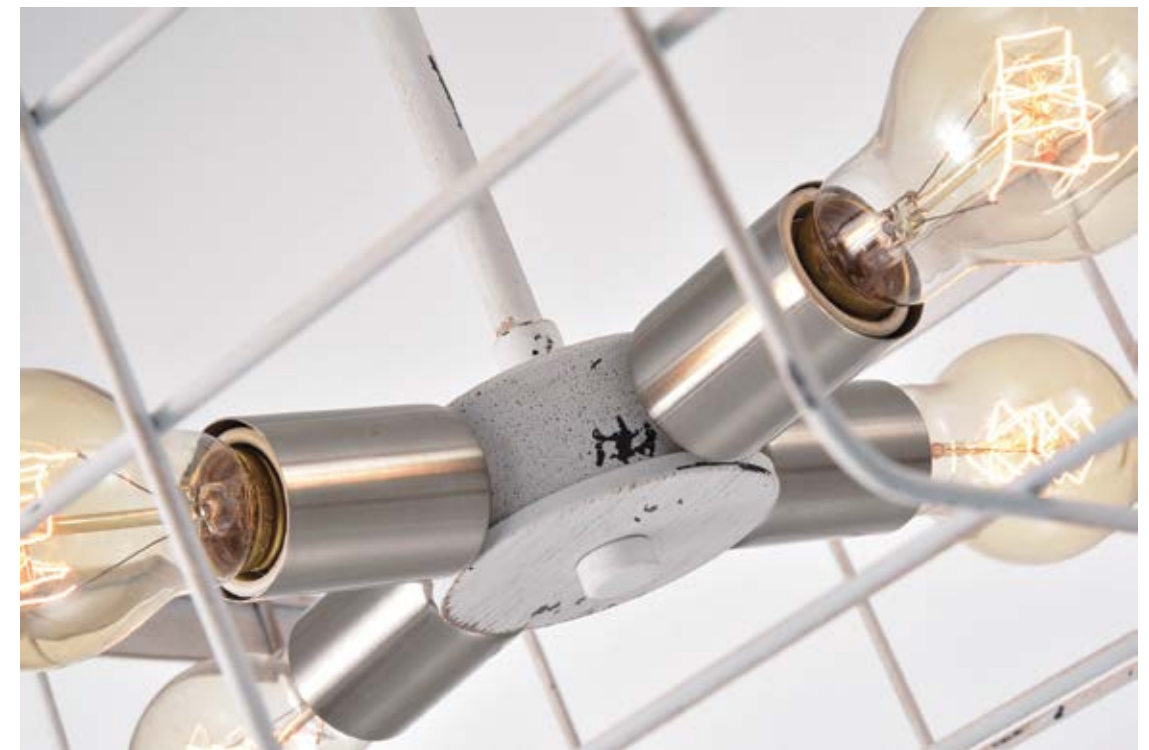

E030

Antique White Finish
W: 18.5" D: 18.5" H: 14.5"
4 x E26 60W
Rods: 3 x 12", 1 x 6"