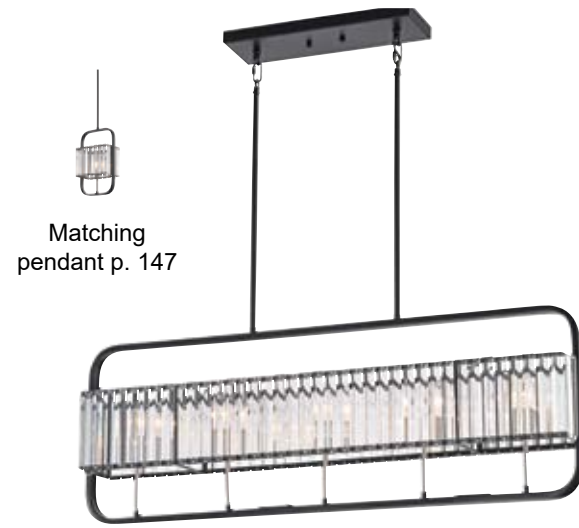

Matching pendant p. 147

E218

Black and Brushed Nickel Finish
Crystal Detailing
W: 37.5" D: 6" H: 13.5"
5 x E12 60W
Rods (2 sets): 3 x 12", 1 x 6"