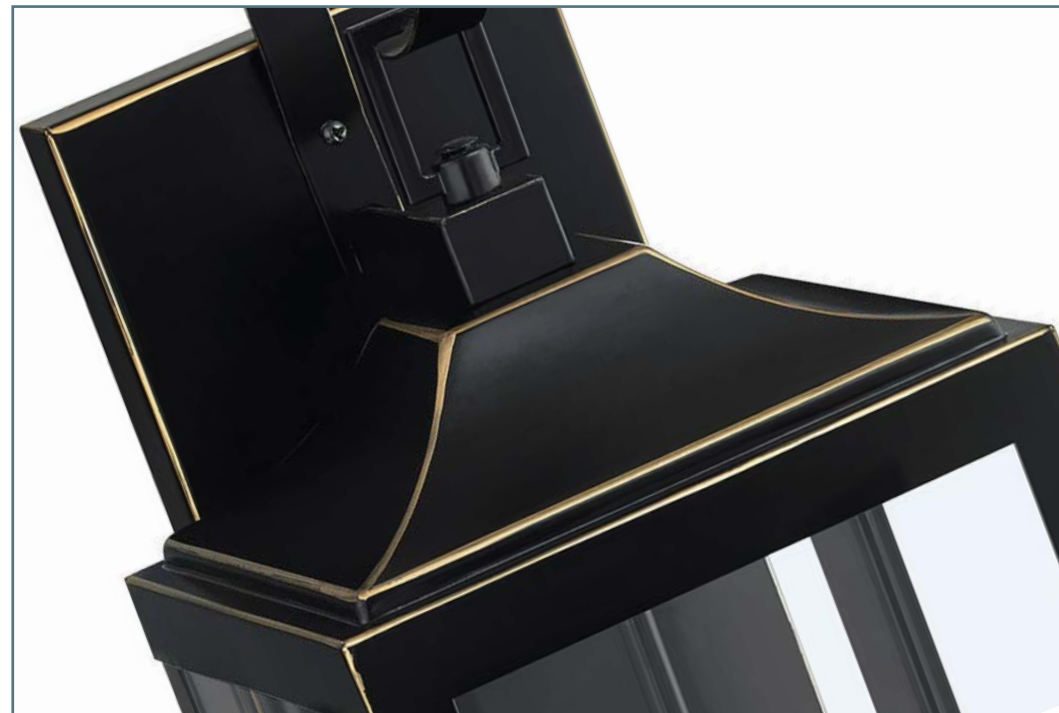

21516OT

Bronze Finish
Clear Glass Panels
W: 8" D: 8.6" H: 25.7"
2 x E12 60W
Back Plate: 5.4" W x 10" H

TD41012OT

Black Finish
Clear Glass Shade
W: 4.6" D: 6.2" H: 16"
1 x E26 60W
Back Plate: 4.6" W x 8" H

TD41015OT

Black Finish
Clear Glass Shade
W: 6.2" D: 5.8" H: 13"
1 x E26 60W
Back Plate: 4.7" W x 7.9" H

TD41011OT

Black Finish
Clear Glass Shade
W: 7" D: 7.9" H: 10.4"
1 x E26 60W
Back Plate: 4.3" W x 7" H

TD41009OT

Distressed Black
and Wood Tone Finish
Clear Glass Shade
W: 6.2" D: 7.9" H: 12.7"
1 x E26 60W
Back Plate: 4.2" W x 7" H