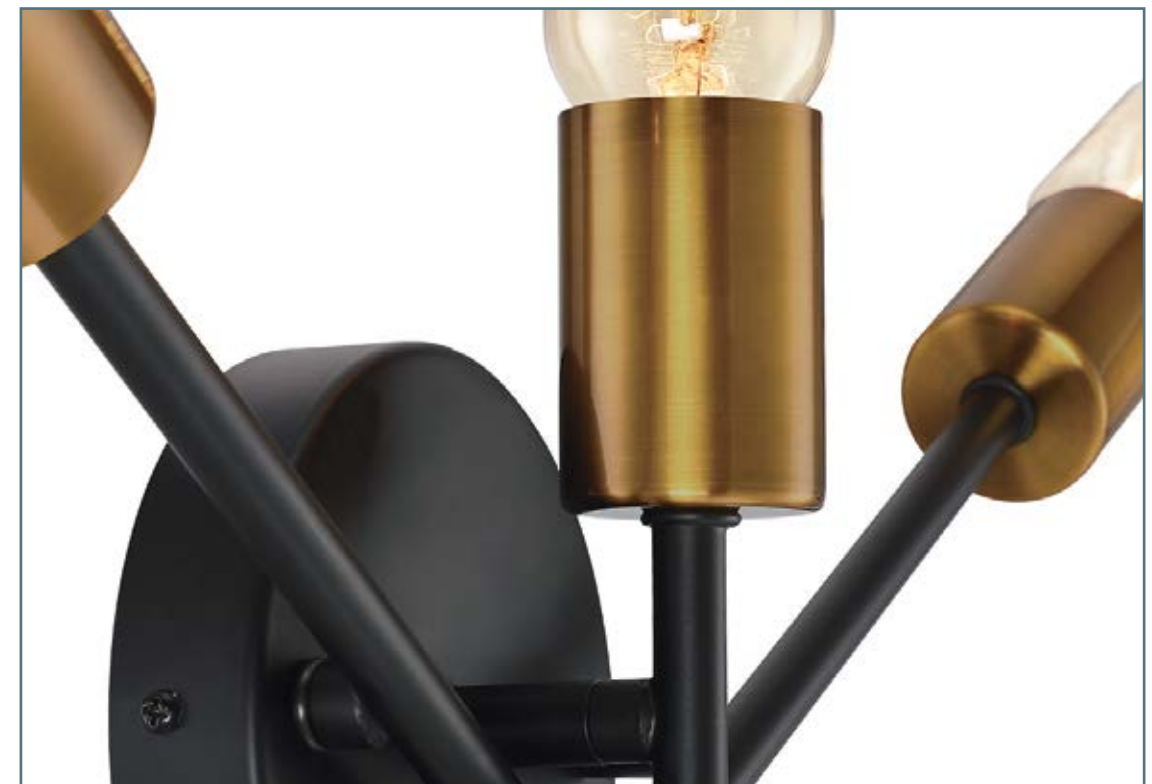

**TD20024W**

Brass Finish  
 White Opal Glass Shade  
 W: 4.3" D: 4" H: 16.4"  
 2 x E12 60W  
 Back Plate: 4.3" W x 1" D

**TD12008W-LED**

Brushed Nickel Finish  
Bubble Glass Shade  
W: 5" D: 4.1" H: 12"  
Integrated 12W LED Uplight, 5W LED Downlight  
Back Plate: 5" W x 1" D