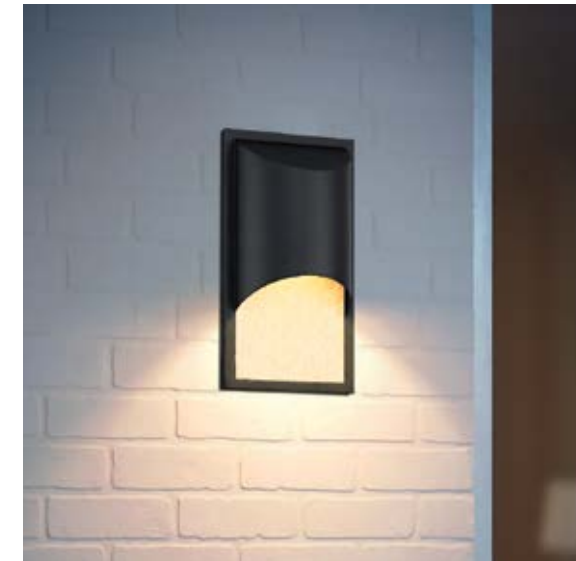

CA2228-W

Matte Black Finish
W: 9.8" D: 2.3" H: 5.5"
2 x 20W LED
Back Plate: 9" W x .8" D x 4.8" H

MRLST14D15ORB

Oil Rubbed Bronze Finish
W: 8" D: 4" H: 14.5"
1 x 15W LED