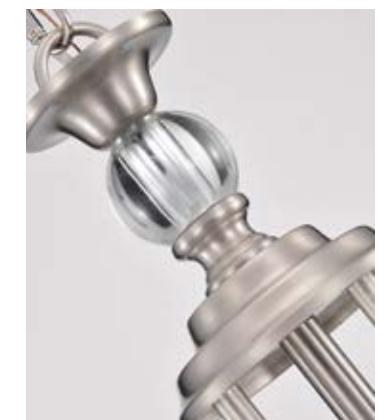

**C | M367**

**M378**

Oil Rubbed Bronze Finish  
Clear Glass Shades  
Dia: 24" H: 28"  
5 x E26 60W  
48" Chain

Model	Description	Finish	Glass	Bulb Type	Wire/Chain/Rods	Dimensions
<b>A</b> M377	3 Light Chandelier	Oil Rubbed Bronze	Clear	3 x E26 60W	48" Chain	20" Dia x 24" H
<b>B</b> M357	3 Light Chandelier	Matte Black	Etched White	3 x E26 100W	40" Chain	19.3" Dia x 24.8" H
<b>C</b> M367	3 Light Chandelier	Brushed Nickel	Clear	3 x E26 60W	48" Chain	20" Dia x 24" H