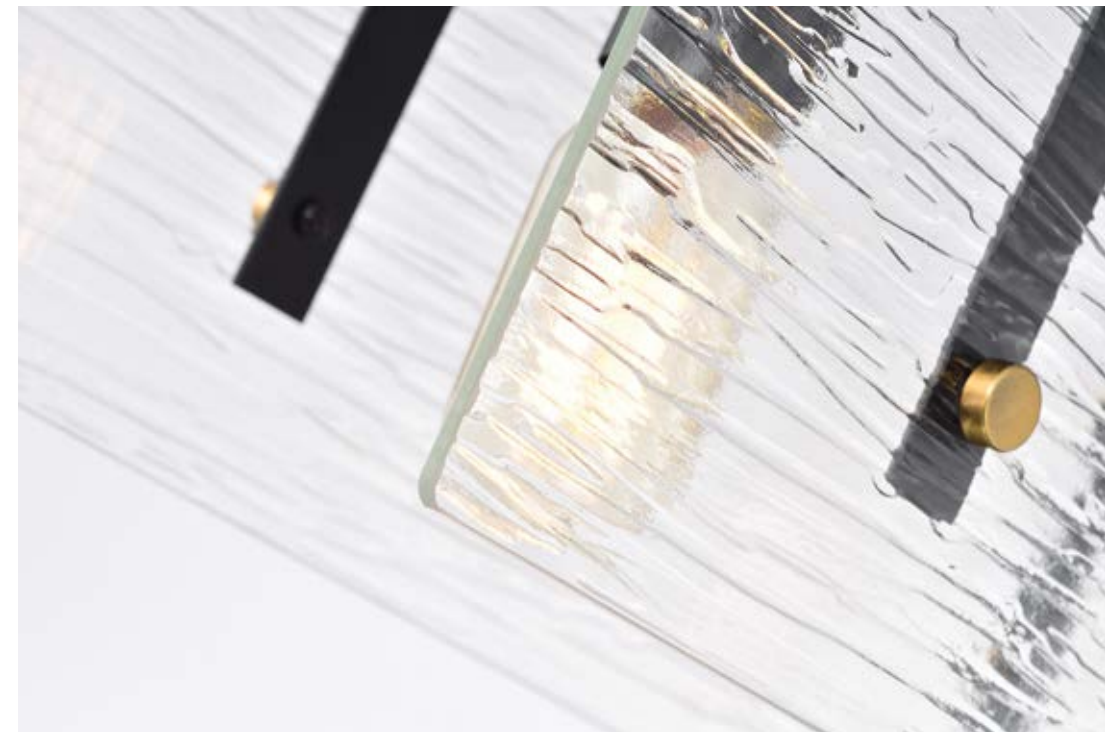

M215

Black and Antique Gold Finish
Ripple Glass Shade
W: 30" D: 7" H: 8"
3 x E26 60W
Rods: 3 x 12", 1 x 6"