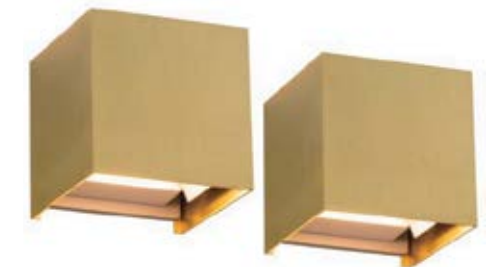

CA2270-2W

2 pack

Gold Finish
W: 4.8" D: 4.8" H: 5"
2 x 10W LED
Back Plate: 4.8" W x .8"