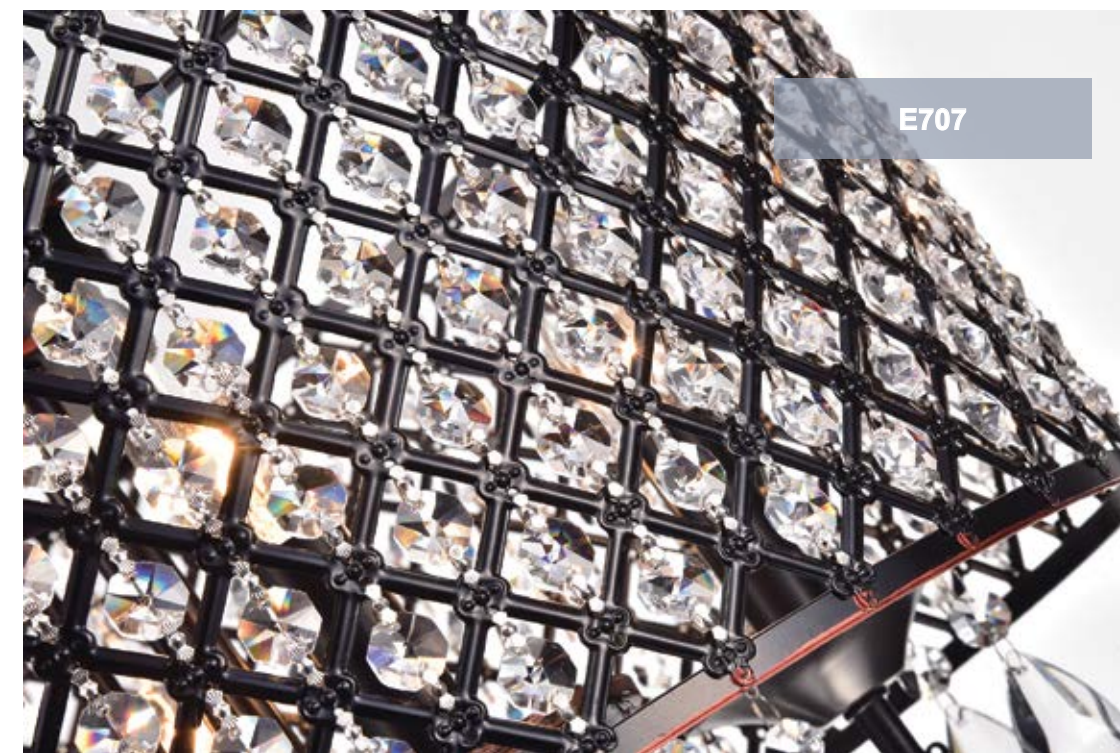

**A | E709**

**B | E705**

**C | E707**

**M740**

Gold Finish  
Hanging Crystals  
Dia: 17" H: 20"  
4 x E12 60W  
40" Chain

**M741**

Gold Finish  
Hanging Crystals  
Dia: 22" H: 23.8"  
6 x E12 60W  
40" Chain