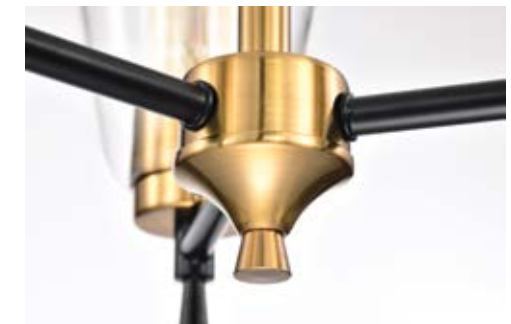

E556

Black and
Antique Brass Finish
Clear Glass Shades
Dia: 17" H: 9"
3 x E26 60W
Rods: 3 x 12", 1 x 6"