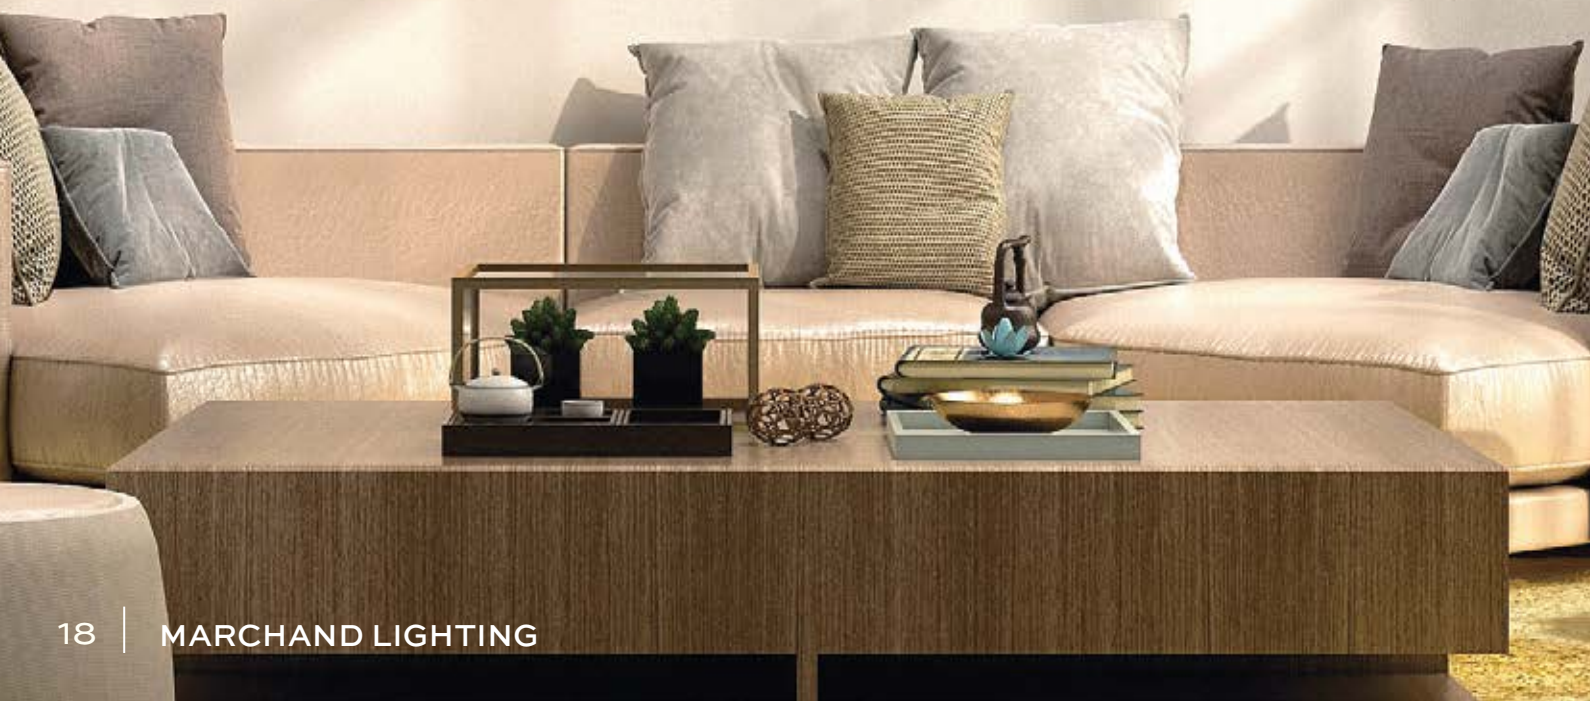

Brass Finish  
39 1/2" D X 3" H  
8" D X 3" H Canopy  
3000 K 67W LED  
10' Cable

**1050-C32-BR**

32" Chandelier

**\*1050-T24-BR**

24" Table

**\*1050-W32-BR**

32" Wall Sconce/  
LED Mirror

ITEM	FINISH	DIMENSIONS	CANOPY	BULBS
1050-T24-BR	Brass	23 1/2" D X 20 1/2" H	N/A	100-240V 50/60HZ,26W
1050-C32-BR	Brass	31 1/2" D X 3" H, 10' Cable	7" D X 3" H	3000 K 52W LED
1050-W32-BR	Brass	31 1/2" W X 3.1" H	N/A	100-240V 50/60HZ,26W
1050-T35-BR	Brass	35.4" D X 20 1/2" H	N/A	100-240V 50/60HZ,26W
1050-C40-BR	Brass	39 1/2" D X 3" H, 10' Cable	8" D X 3" H	3000 K 67W LED