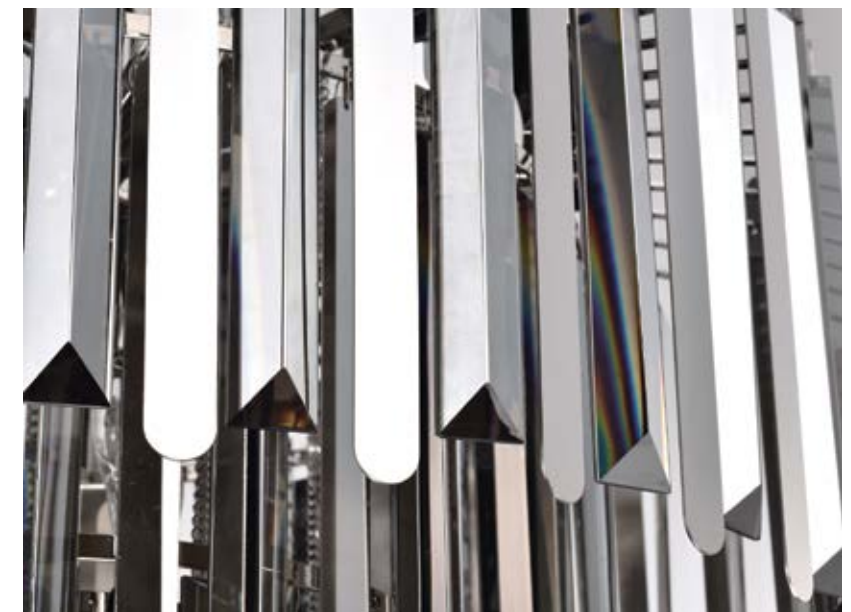

# GENESIS

- Durable steel construction
- Blends modern and industrial aesthetics
- Unique polished nickel prisms

**1079-C20-PN**

Polished Nickel Finish  
19 3/4" D X 24 3/4" H  
5.1" D X 1 1/4" H Canopy  
9 Cand. 40W  
79" Chain