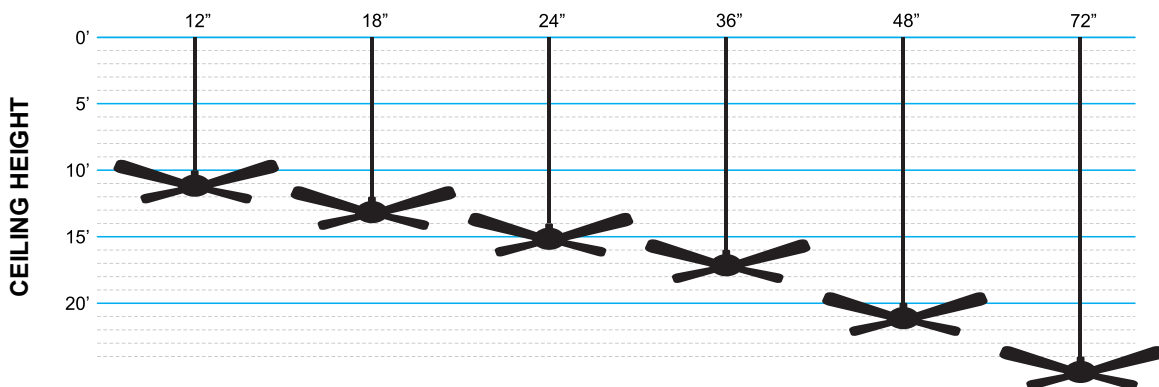

RECOMMENDED DOWNROD LENGTH