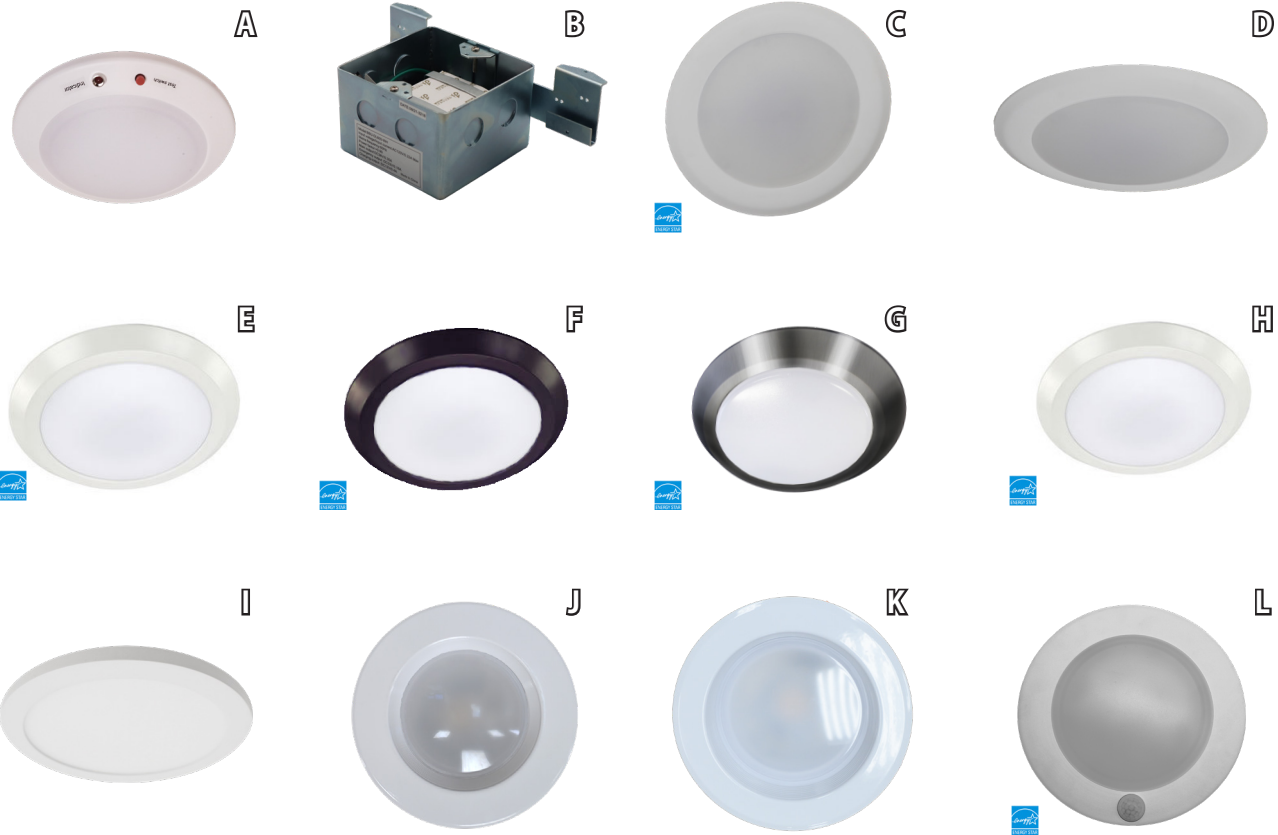

HOMEnhancements

MULTI-FAMILY CATALOG

HOMEnhancements

TABLE OF CONTENTS

Contents	1
LED Disks	2
Ceiling Fans	3-5
Outdoor Fans	6
Vanities	7-9
Pendants	10-11
Exterior Lights	12-14
Wall Packs + EM Lights	15
Flush Mounts	16
Wall Sconces	17-18
Miscellaneous	19-21
Door Hardware	22
Bath Hardware	23-24
Faucets/Sinks	25
Flooring	26

LED DISK LIGHTS

All LED Disk Lights Are Dimmable*

Ref	Model	SKU	Description	Finish	Lumens	Bulb	Rating	Dimensions
A	LED-DL600EM-WH-3K	80631	7.4" Emergency Disk Light	White	1050Lm	3000K	Wet	7.4"
B	BBU-DL600-WH	80640	Battery for LED-DL600	N/A	N/A	N/A	N/A	8.5" x 5" x 3"
C	LED-DL412(AC12W/3000K)	19277	5.5" Integrated LED Disk	White	810Lm	12W 3000K	Wet	5.5"
D	LED-DL712(AC15W/3000K)	19088	7.5" Integrated LED Disk	White	1150Lm	15W 3000K	Wet	7.5"
E	LED-DL56-WH(AC15W/3000K)PLUS	18128	6" Integrated LED Disk	White	1150Lm	15W 3000K	Wet	6"
F	LED-DL56-MB(AC15W/3000K)PLUS	19773	6" Integrated LED Disk	Matte Black	1150Lm	15W 3000K	Wet	6"
G	LED-DL56-NK(AC15W/LED 3000K)	80055	6" Integrated LED Disk	Brushed Nickel	1150Lm	15W 3000K	Wet	6"
H	LED-DL401-WH(AC12W-3000K)	18104	4" Integrated LED Disk	White	810Lm	12W 3000K	Wet	4"
I	LED-DL60015P-WH(12W/LED3K)	20304	7.5" Low Profile LED Disk	White	880Lm	12W 3000K	Damp	7.5"
J	LED-RT56-3K	18905	7.5" Integrated LED Disk	White	1200Lm	18W 3000K	Damp	7.5"
K	LED-RRT4-3K	19647	4" Integrated LED Disk	White	850Lm	3000K	Damp	4"
L	LED-DL80565-WH-PIR	80565	7.5" Motion Sensor Disk	White	1000Lm	15W 3000/4000/5000K	Damp	7.5"