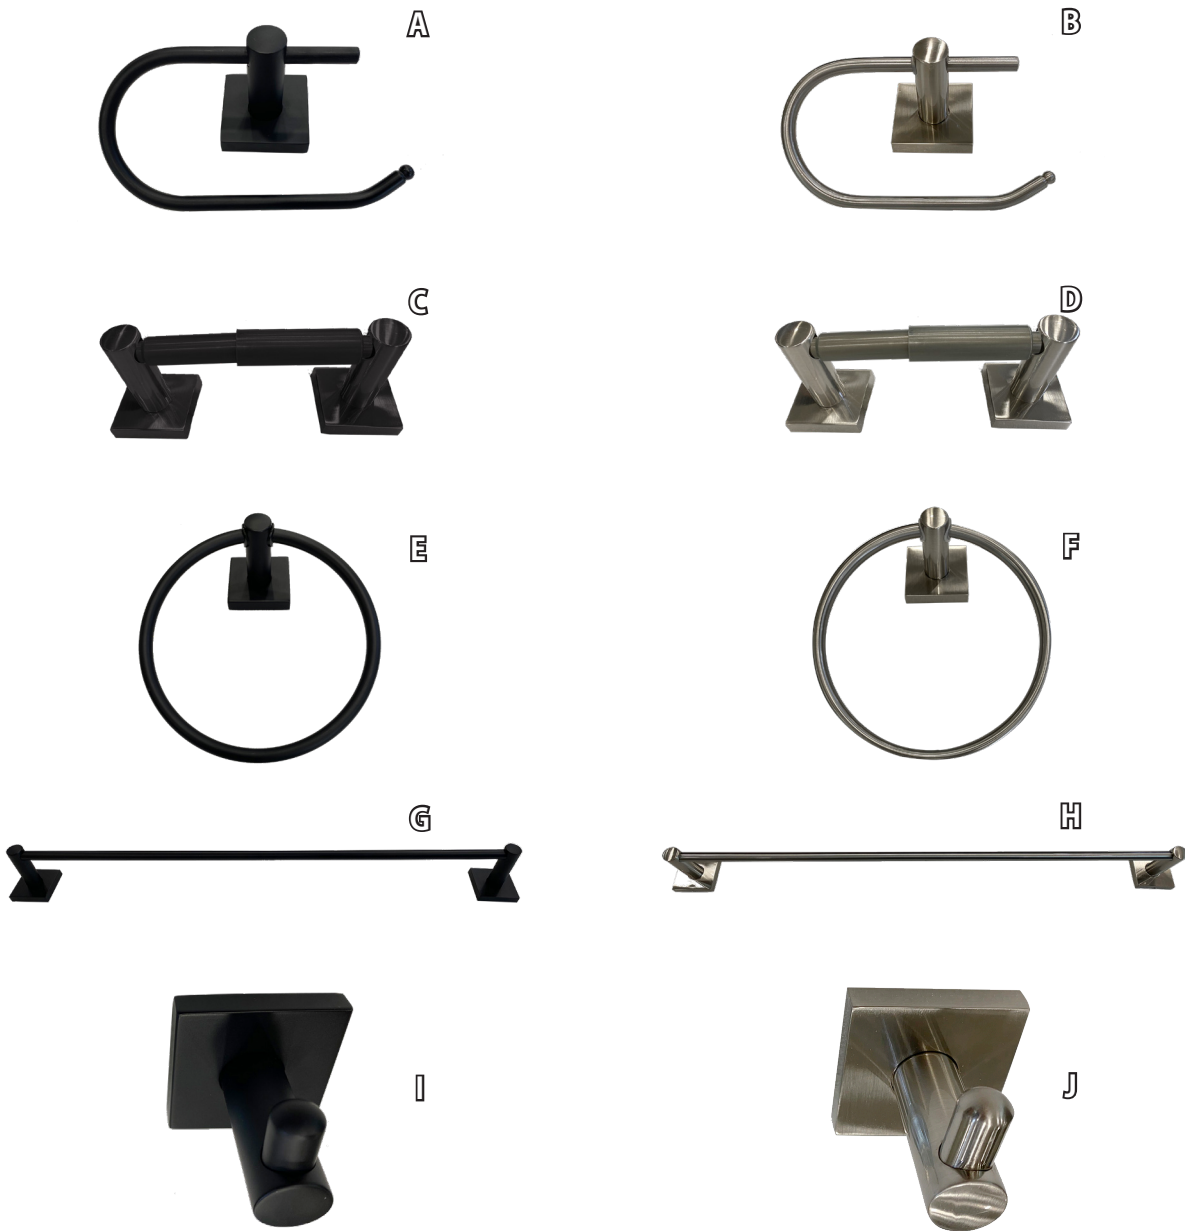

BATHROOM HARDWARE

A

B

C

D

E

F

G

H

I

J

Ref	Model	SKU	Description	Finish
A	BH-20208-MB	20208	Modern Round Euro Paper Holder - Matte Black	Matte Black
B	BH-20211-SN	20211	Modern Round Euro Paper Holder - Satin Nickel	Satin Nickel
C	BH-20220-MB	20220	Modern Round Standard Paper Holder - Matte Black	Matte Black
D	BH-20223-SN	20223	Modern Round Standard Paper Holder - Satin Nickel	Satin Nickel
E	BH-20202-MB	20202	Modern Round Towel Ring - Matte Black	Matte Black
F	BH-20205-SN	20205	Modern Round Towel Ring - Satin Nickel	Satin Nickel
G	BH-20214-MB	20214	Modern Round 24" Towel Bar - Matte Black	Matte Black
H	BH-20217-SN	20217	Modern Round 24" Towel Bar - Satin Nickel	Satin Nickel
I	BH-20730-MB	20730	BC12MB-21 Modern Round Single Robe Hook - Matte Black	Matte Black
J	BH-20733-SN	20733	BC12SN-21 Modern Round Single Robe Hook - Satin Nickel	Satin Nickel

Ref	Model	SKU	Description	Finish
A	BH-21000-MB	21000	Square Style Euro Paper Holder - Matte Black(US19)	Matte Black
B	BH-20997-SN	20997	Square Style Euro Paper Holder - Satin Nickel(US15)	Satin Nickel
C	BH-20994-MB	20994	Square Style Standard Paper Holder - Matte Black(US19)	Matte Black
D	BH-20991-SN	20991	Square Style Standard Paper Holder - Satin Nickel(US15)	Satin Nickel
E	BH-20982-MB	20982	Square Style Towel Ring - Matte Black(US19)	Matte Black
F	BH-20979-SN	20979	Square Style Towel Ring - Satin Nickel(US15)	Satin Nickel
G	BH-21006-MB	21006	Square Style 24" Towel Bar - Matte Black(US19)	Matte Black
H	BH-21003-SN	21003	Square Style 24" Towel Bar - Satin Nickel(US15)	Satin Nickel
I	BH-20988-MB	20988	Square Style Robe Hook - Matte Black(US19)	Matte Black
J	BH-20985-SN	20985	Square Style Robe Hook - Satin Nickel(US15)	Satin Nickel

FAUCETS/SINKS

A

B

C

***Faucet is pull down accessible.**

D

***Faucet is NOT pull down accessible.**

E