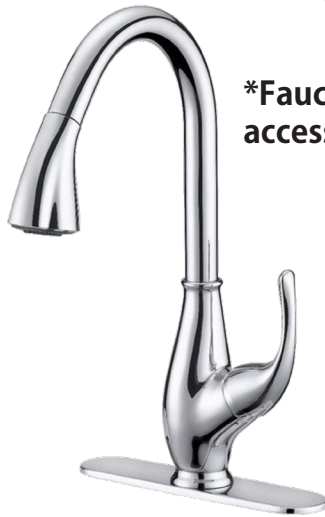

Ref	Model	SKU	Description	Finish
A	BH-21000-MB	21000	Square Style Euro Paper Holder - Matte Black(US19)	Matte Black
B	BH-20997-SN	20997	Square Style Euro Paper Holder - Satin Nickel(US15)	Satin Nickel
C	BH-20994-MB	20994	Square Style Standard Paper Holder - Matte Black(US19)	Matte Black
D	BH-20991-SN	20991	Square Style Standard Paper Holder - Satin Nickel(US15)	Satin Nickel
E	BH-20982-MB	20982	Square Style Towel Ring - Matte Black(US19)	Matte Black
F	BH-20979-SN	20979	Square Style Towel Ring - Satin Nickel(US15)	Satin Nickel
G	BH-21006-MB	21006	Square Style 24" Towel Bar - Matte Black(US19)	Matte Black
H	BH-21003-SN	21003	Square Style 24" Towel Bar - Satin Nickel(US15)	Satin Nickel
I	BH-20988-MB	20988	Square Style Robe Hook - Matte Black(US19)	Matte Black
J	BH-20985-SN	20985	Square Style Robe Hook - Satin Nickel(US15)	Satin Nickel

FAUCETS/SINKS

A

B

C

***Faucet is pull down accessible.**

D

***Faucet is NOT pull down accessible.**

E

***ADA Available & 16 or 18 gauge available**

Individual Bowl Size: 14.625" x 16.25" x 9"

Ref	Model	SKU	Description	Finish	Dimensions
A	FCT-19440-NK	19440	4" Center Bath Faucet	Nickel	N/A
B	FCT-20178-NK	20178	Single Hole Vanity Faucet	Nickel	N/A
C	FCT-19443-NK	19443	Single Handle Kitchen Faucet	Nickel	N/A
D	FCT-20544-NK	20544	Single Handle Kitchen Faucet	Nickel	N/A
E	SOCI-T3201	90758	Soci M Series 50/50 16 Gauge Stainless Sink	Stainless	32.5" x 18.125" x 9"