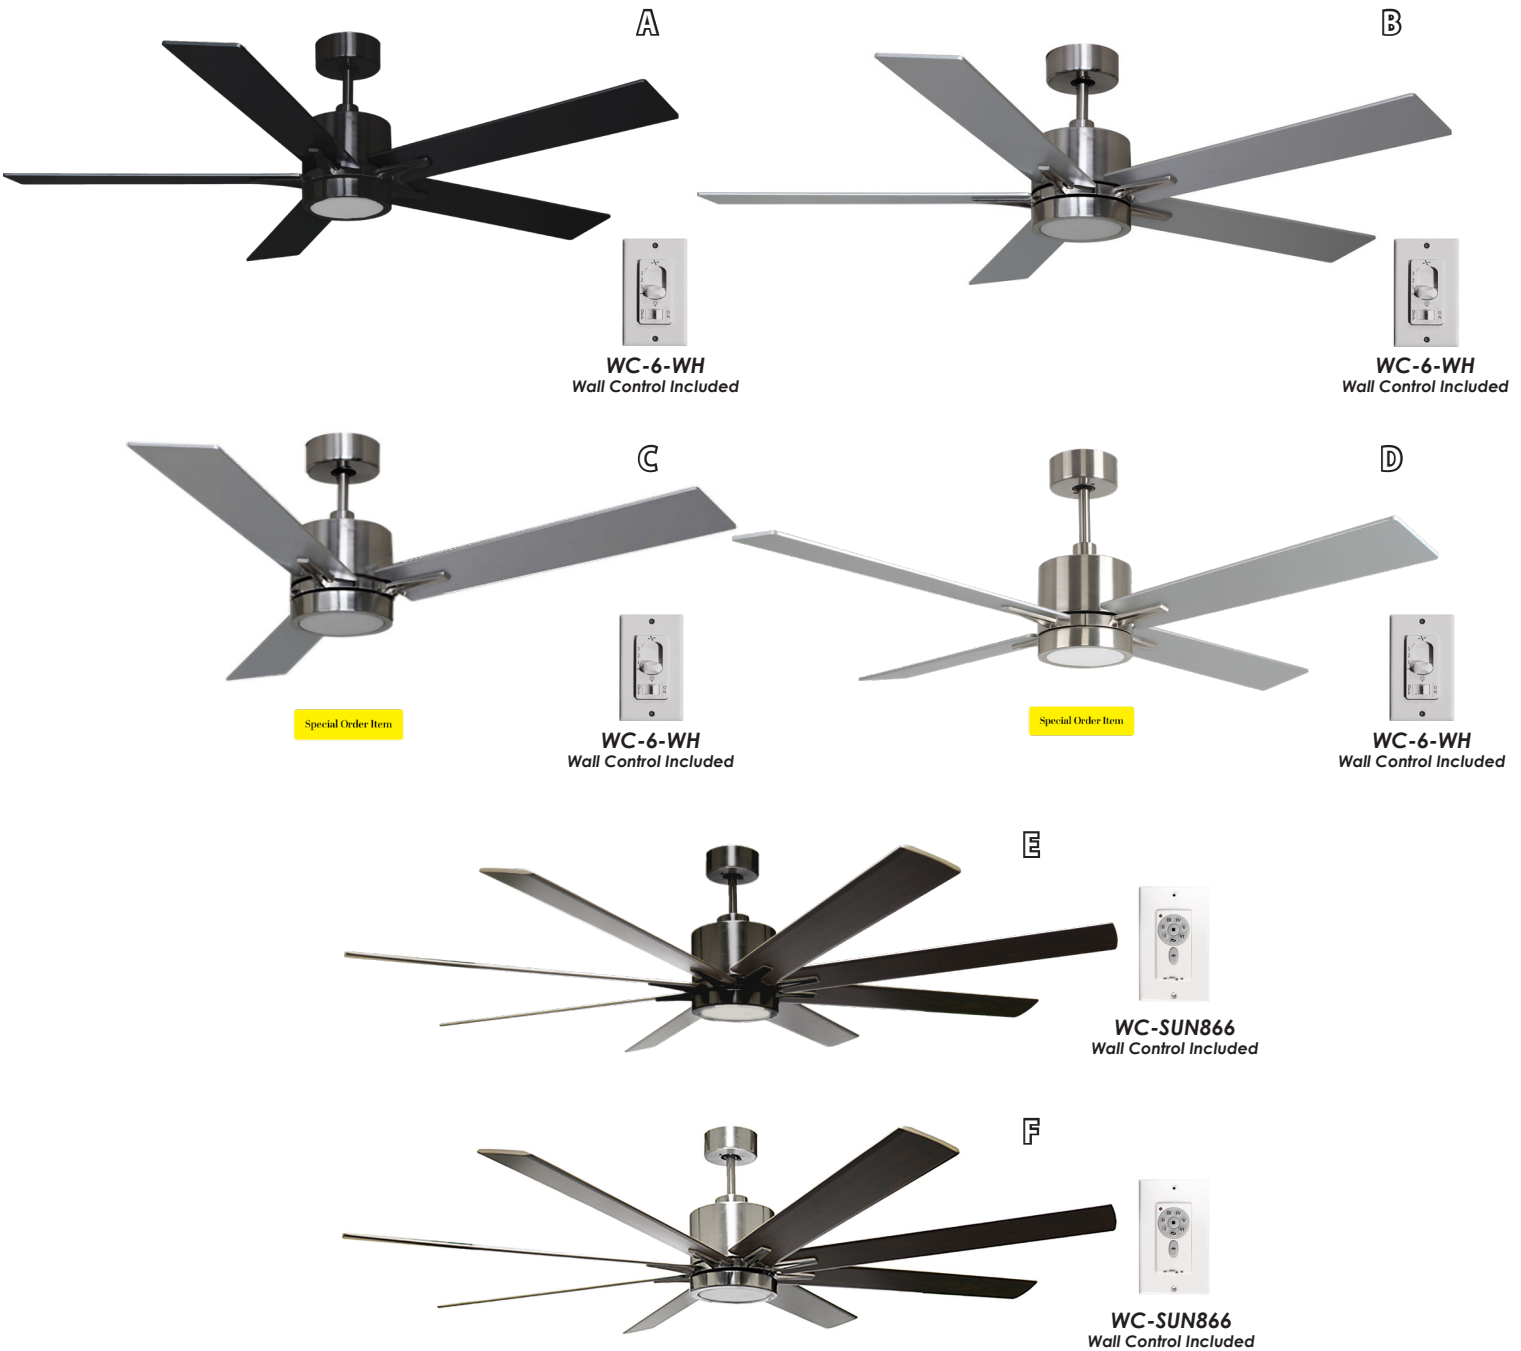

CEILING FANS

Ref	Model	SKU	Description	Finish	Blades	Light Kit	Rating	Blade Span
A	SUN552 MB5MB/WL(WC-6-WH)	20268	5-Blade Modern Cylinder Fan	Black;Matte Black/Walnut		15W 3000K 1050Lm LED	Dry	52"
B	SUN552 NK5SV/WL(WC-6-WH)	20124	5-Blade Modern Cylinder Fan	Nickel;Silver/Walnut		15W 3000K 1050Lm LED	Dry	52"
C	SUN352 NK3SV/WL(WC-6-WH)	18833	3-Blade Modern Fan	Nickel;Silver/Walnut		15W 3000K 1050Lm LED	Dry	52"
D	SUN452 NK4SV/WL(WC-6-WH)	20445	4-Blade Modern Fan	Nickel;Silver/Walnut		15W 3000K 1050Lm LED	Dry	52"
E	SUN866 MB8MB/WL(WC)	19533	8-Blade Modern Ceiling Fan	Black;Matte Black/Walnut		16W 3000K 1100Lm LED	Dry	66"
F	SUN866 NK8SV/WL(WC)	18059	8-Blade Modern Ceiling Fan	Nickel;Silver/Walnut		16W 3000K 1100Lm LED	Dry	66"