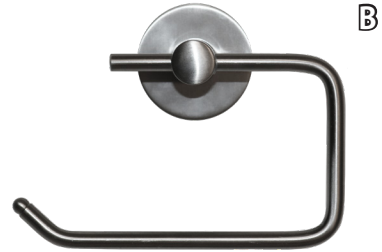

BATHROOM HARDWARE

A

B

C

D

E

F

G

H

I

J

Ref	Model	SKU	Description	Finish
A	BH-20208-MB	20208	Modern Round Euro Paper Holder - Matte Black	Matte Black
B	BH-20211-SN	20211	Modern Round Euro Paper Holder - Satin Nickel	Satin Nickel
C	BH-20220-MB	20220	Modern Round Standard Paper Holder - Matte Black	Matte Black
D	BH-20223-SN	20223	Modern Round Standard Paper Holder - Satin Nickel	Satin Nickel
E	BH-20202-MB	20202	Modern Round Towel Ring - Matte Black	Matte Black
F	BH-20205-SN	20205	Modern Round Towel Ring - Satin Nickel	Satin Nickel
G	BH-20214-MB	20214	Modern Round 24" Towel Bar - Matte Black	Matte Black
H	BH-20217-SN	20217	Modern Round 24" Towel Bar - Satin Nickel	Satin Nickel
I	BH-20730-MB	20730	BC12MB-21 Modern Round Single Robe Hook - Matte Black	Matte Black
J	BH-20733-SN	20733	BC12SN-21 Modern Round Single Robe Hook - Satin Nickel	Satin Nickel