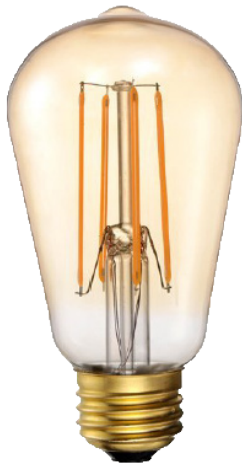

VANITY LIGHTING

A

*Available in 2, 3 and 4 lights
Available in clear glass

B

C

*Also available in Nickel
upon request

D

Ref	Model	SKU	Description	Finish	Bulb	Rating	Dimensions
A	VS394-3WH-NK	19755	3-Bulb White Glass Vanity	Nickel	3 x E26	Damp	8" x 23.25"
B	VSBB-3-NK(G-423)	16674	3-Bulb Racetrack w/Arms	Nickel	3 x E26	Damp	8" x 7.5" x 7"
C	VS-20232-MB(G-423)	20232	Zora 3-Bulb Racetrack	Matte Black	3 x E26	Damp	9.125" x 24" x 7.75"
D	VSR-3-NK	13776	3-Bulb Racetrack Vanity	Nickel	3 x E26	Damp	4.75" x 17.875" x 2"

A

B

C

D

Ref	Model	SKU	Description	Finish	Bulb	Rating	Dimensions
A	7-70076	70076	Milla Single Sconce/Vanity Light	Brushed Nickel	1 x E26	Damp	13" x 6.25"
B	7-70046	70046	Milla Single Sconce/Vanity Light	Matte Black	1 x E26	Damp	13" x 6.25"
C	7-70328	70328	Roma 1-Bulb Clear Tube Sconce	Brushed Nickel	1 x E26	Dry	19.375" x 5.125" x 5.5"
D	7-70319	70319	Roma 1-Bulb Clear Tube Sconce	Matte Black	1 x E26	Dry	19.375" x 5.125" x 5.5"

LED Bulbs

Miscellaneous

A

B

C

D

E

F

G

H

I

Ref	Model	SKU	Description	Lumens	Bulb	Dim
A	LED-A19N-3K	18986	9 Watt A19 Bulb 3000K	800Lm	E26	No
B	LED-A19-3K	18851	9 Watt A19 Bulb 3000K	800Lm	E26	Yes
C	LED-A19CL-3K	20718	7 Watt A19 Bulb Clear 3000K	800Lm	E26	Yes
D	LED-BR20-3K	18854	7 Watt BR20 Bulb 3000K	500Lm	E26	Yes
E	LED-BR30-3K	18857	11 Watt BR30 Bulb 3000K	650Lm	E26	Yes
F	LED-BR40-3K	18860	11 Watt BR40 Bulb 3000K	1100Lm	E26	Yes
G	LED-ST19-22K	18908	Amber Vintage Filament Bulb	600Lm	E26	Yes
H	LED-T6-27K	18911	Vintage Filament Bulb	120Lm	E26	Yes
I	LED-B10-2700K	18866	Torpedo Candle LED Bulb	330Lm	E12	Yes