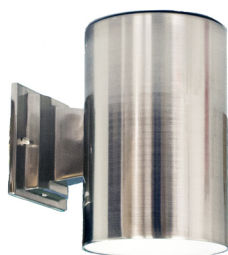

A

B

C

D

E

Ref	Model	SKU	Description	Finish	Lumens	Bulb	Rating	Dimensions
A	MP-743WH-NK	80382	1-Bulb Pendant	Nickel	N/A	1 x E26	Dry	9" x 6.25"
B	MP-380ES(WH)-NK(1XLED3K)	80925	1-Bulb LED Pendant	Nickel	800Lm	1 x 8W E26 LED	Dry	9" x 6.25"
C	MP-1-NK + GC-725-WH	13458 + 15318	1-Bulb Pendant + White Glass	Nickel	N/A	1 x E26	Dry	36" x 6"
D	MP-687WH-NK	17960	Oralee Clear/White Double Glass Pendant	Nickel	N/A	1 x E26	Dry	9.5" x 5.125"
E	MP-379R-NK(E26)	80598	1-Bulb Pendant	Nickel	N/A	1 x E26	Dry	17" x 6"

EXTERIOR LIGHTING

A

B

E

*Up/Down Light

C

D

F

*Up/Down Light

G

Ref	Model	SKU	Description	Finish	Lumens	Bulb	Rating	Dimensions
A	7-70091	70091	Zain 2-Bulb Large Cube Patio Light	Black	N/A	2 x E26	Damp	18" x 5.9" x 8.5"
B	7-70088	70088	Uri 1-Bulb Small Cube Patio Light	Black	N/A	1 x E26	Damp	10.5" x 5.9" x 8.5"
C	PL-795-TBK(E27)/PL-895-TBK(E26)	19770/20133	1-Bulb Small OR Large Dark Sky Can Wall Mount	Black	N/A	1 x E26	Wet	7" x 5" x 8.375" OR 9" x 6" x 8.5"
D	PL-795-NK(E27)/PL-895-NK(E27)	19785/14955	1-Bulb Small OR Large Dark Sky Can Wall Mount	Nickel	N/A	1 x E26	Wet	7" x 5" x 8.375" OR 9" x 6" x 8.5"
E	PL-795-15-TBK(E26)	19827	15" Up/Down Outdoor Cylinder	Black	N/A	2 x E26	Wet	15" x 5" x 8.375"
F	PL-407-NK(12W/LED)	18065	8" Up/Down Exterior Cylinder Wall Mount	Nickel	840Lm	12W 3000K LED	Wet	8.25" x 4.25"
G	PL-406-NK(8W/LED)	18062	6" Dark Sky Exterior Cylinder Wall Mount	Nickel	560Lm	8W 3000K LED	Wet	6.25" x 4.25" x 4.25"