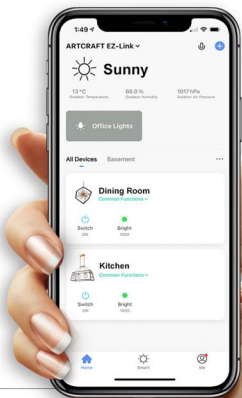

# Truro Collection

Finish: Black & Brushed Nickel  
Material: Metal  
Bulb Type: Medium Base

Alternate Angle

AC11257NB  
47"L. x 5.5"W. x 16"BH.  
12 x 100 W.M.  
(6x12" + 2x6" Rods Included)

BT1001  
(EZ-Link Adapter)