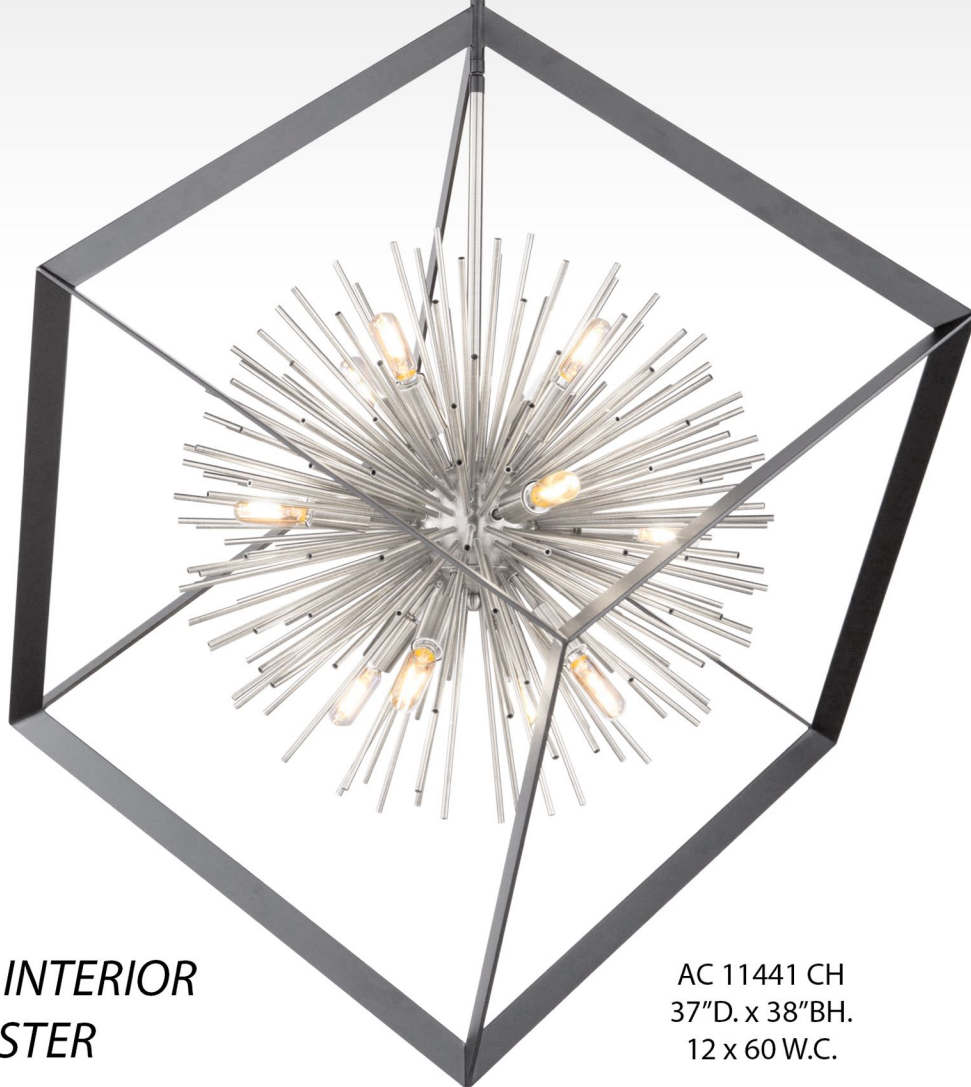

# Sunburst Collection

Finish: Matte black & chrome  
Material: Metal  
Bulb Type: Candelabra base

AC 11442 CH  
20.5"D. x 13.25"H.  
3 x 60 W.C.  
(Flush Mount)

BT1001  
(EZ-Link Adapter)

*CHROME INTERIOR  
CLUSTER*