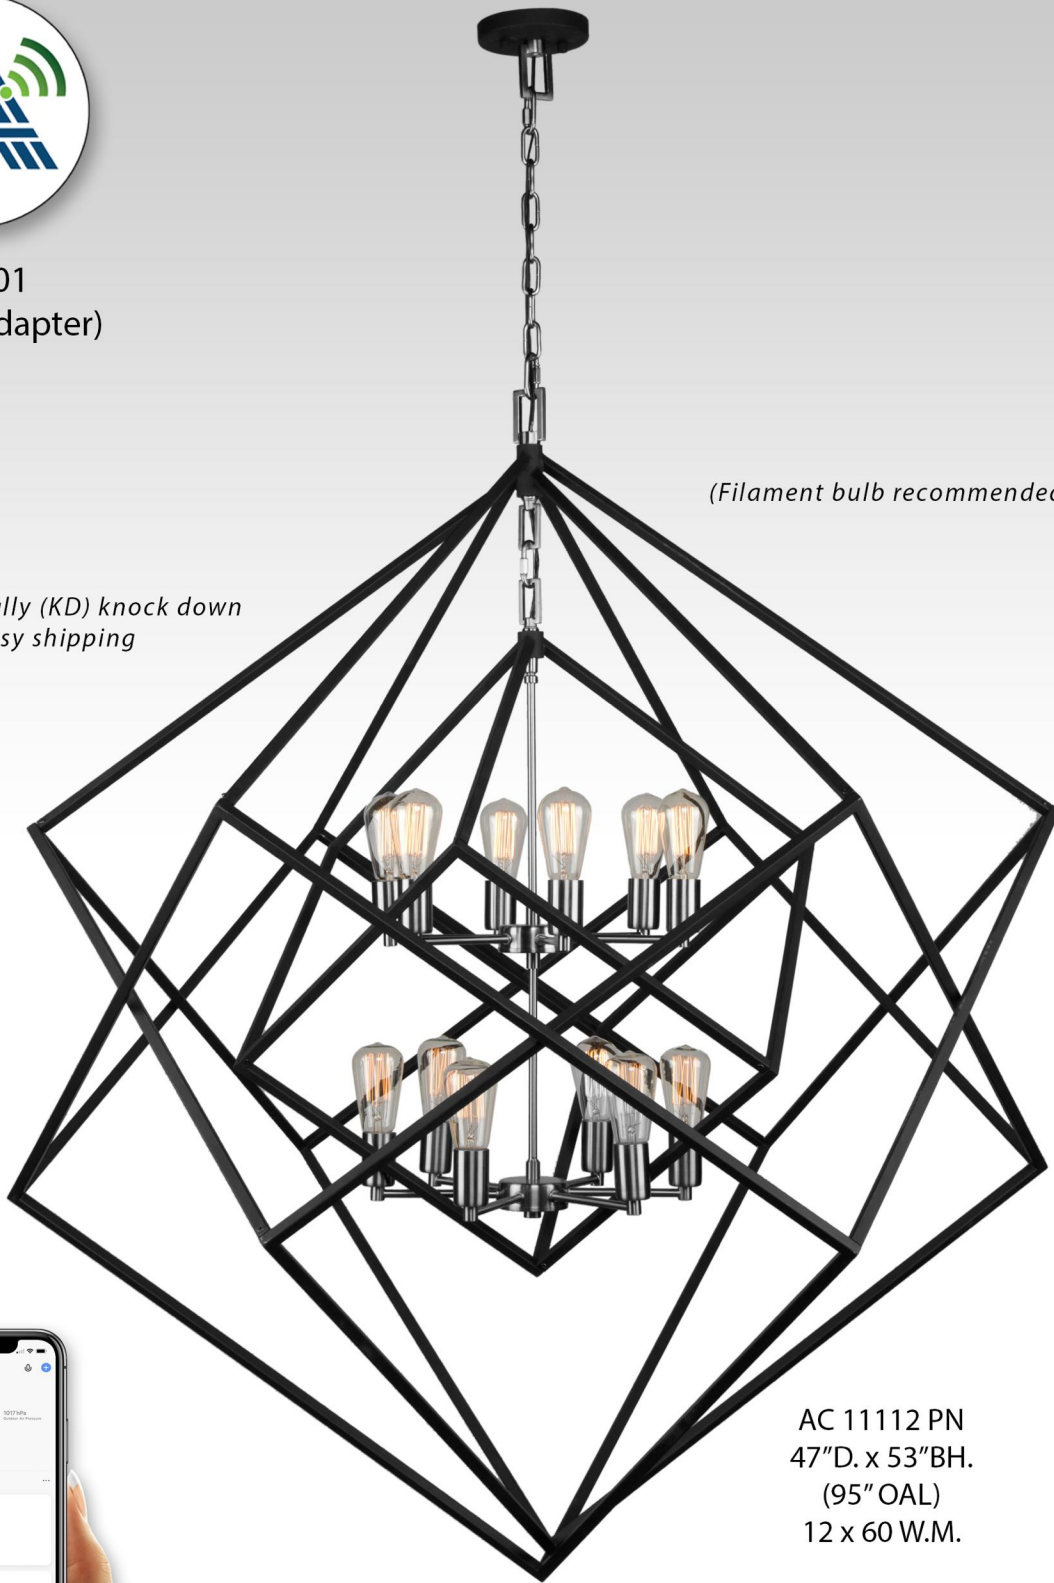

BT1001
(EZ-Link Adapter)

* *Partially (KD) knock down
for easy shipping*

(Filament bulb recommended)

AC 11112 PN
47"D. x 53"BH.
(95" OAL)
12 x 60 W.M.