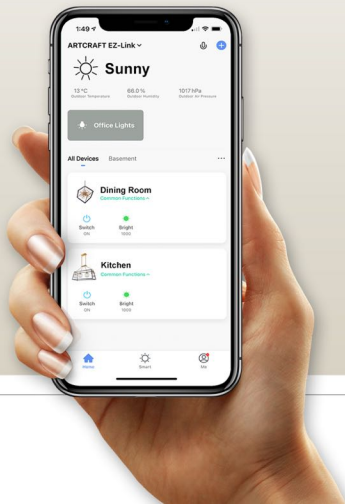

AC 11113  
14"D. x 9.5"H.  
3 x 60 W.M.

*(Filament bulb recommended)*

BT1001  
*(EZ-Link Adapter)*

AC 11116  
32"D. x 34" BH. (76" OAL)  
6 x 60 W.M.  
(3 x 12" + 1 x 6" rods included  
+ hangstraight)