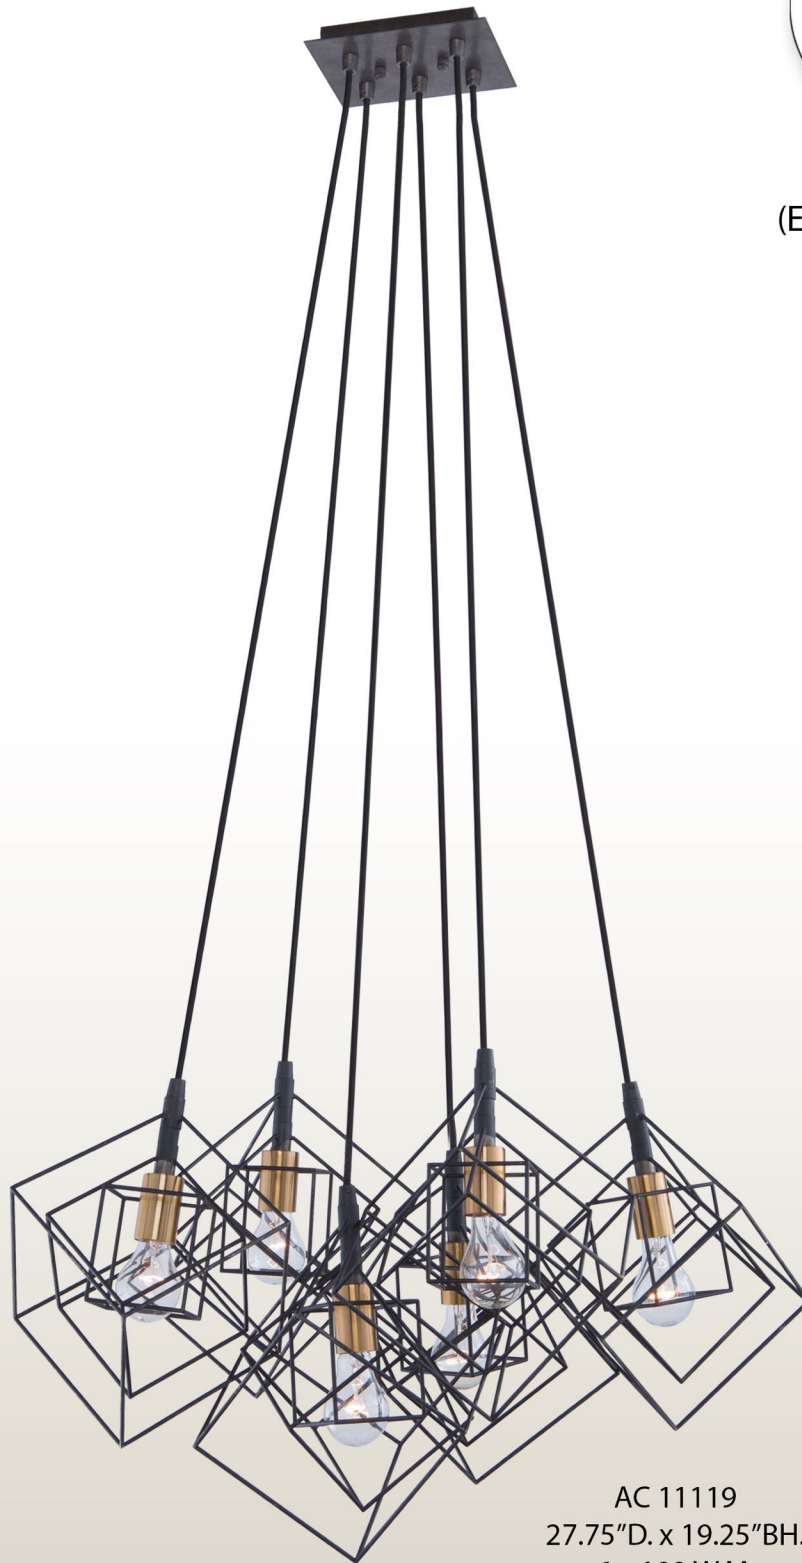

AC 11113  
14"D. x 9.5"H.  
3 x 60 W.M.

*(Filament bulb recommended)*

BT1001  
*(EZ-Link Adapter)*

AC 11116  
32"D. x 34" BH. (76" OAL)  
6 x 60 W.M.  
(3 x 12" + 1 x 6" rods included  
+ hangstraight)

# Artistry Collection

Finish: Matte black & harvest brass  
Material: Metal  
Bulb Type: Medium base

AC 11117  
9.75"D. x 11" BH.  
1 x 100 W.M.

AC 11118  
27.75"D. x 12" BH.  
3 x 100 W.M.

BT1001  
(EZ-Link Adapter)

AC 11119  
27.75"D. x 19.25"BH.  
6 x 100 W.M.