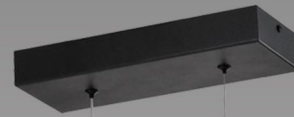

AC7627BK
20"L. x 10.5"W. x 20"BH.
(60" OAL)
24W LED
(Raw 2640lm; Del 1100lm)

CRI 80 | 3000K | DIMMABLE
5 YR WARRANTY ON LED

Inner squares on chandeliers can be rotated to desired position