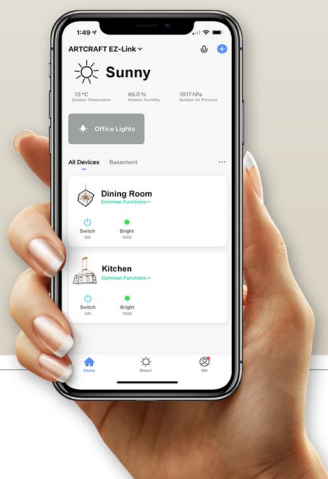

BT1001
(EZ-Link Adapter)

AC 11119
27.75"D. x 19.25"BH.
6 x 100 W.M.