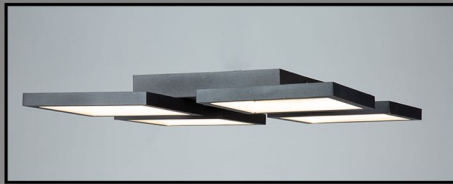

Finish: Matte Black
Material: Metal
Bulb Type: LED

Graymar Collection

(Eye Level View)