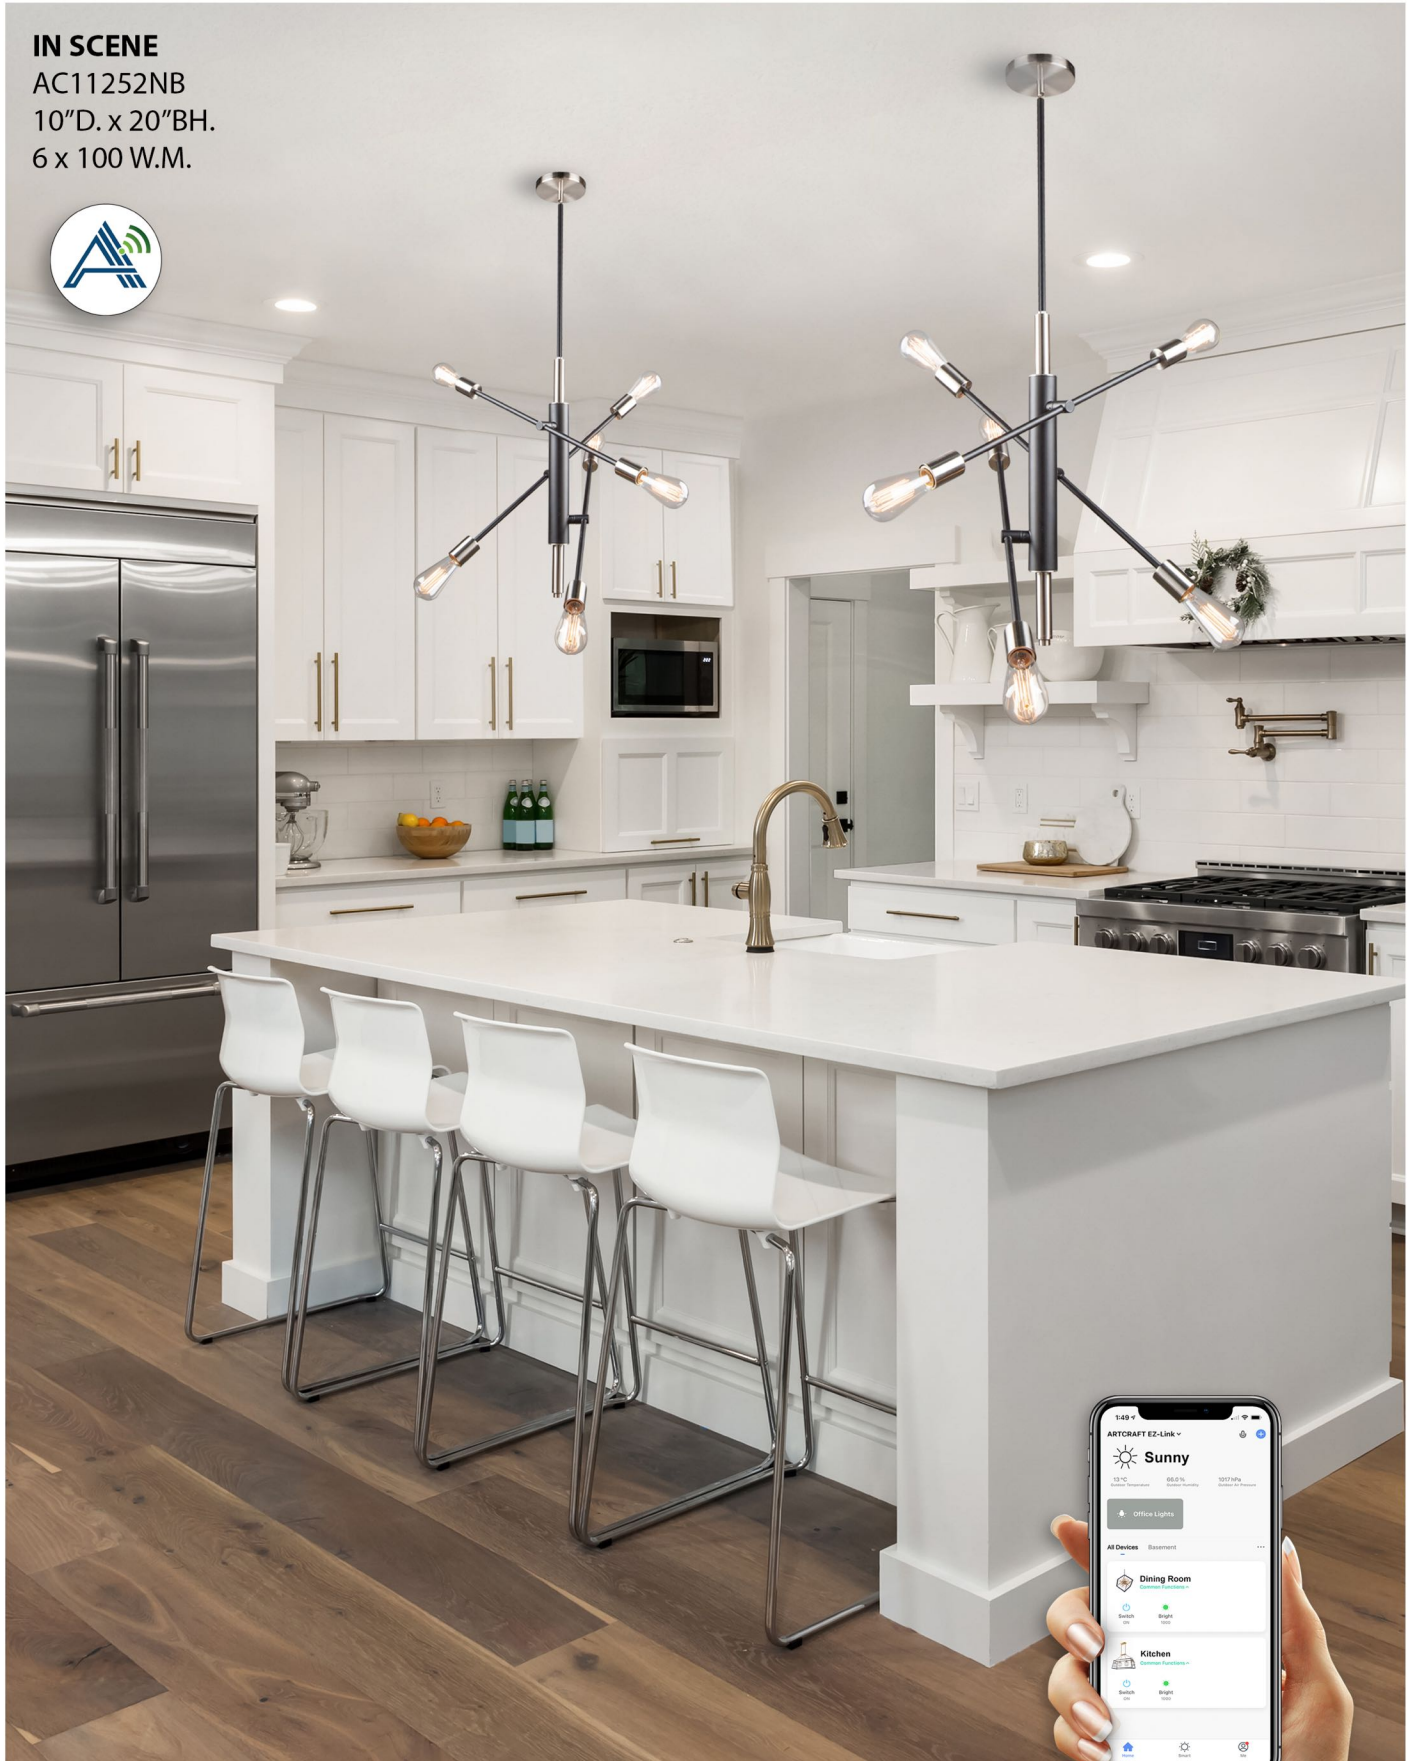

# Truro Collection

**IN SCENE**  
AC11252NB  
10"D. x 20"BH.  
6 x 100 W.M.

Tubular semi gloss black arms with brushed nickel socket covers and accents