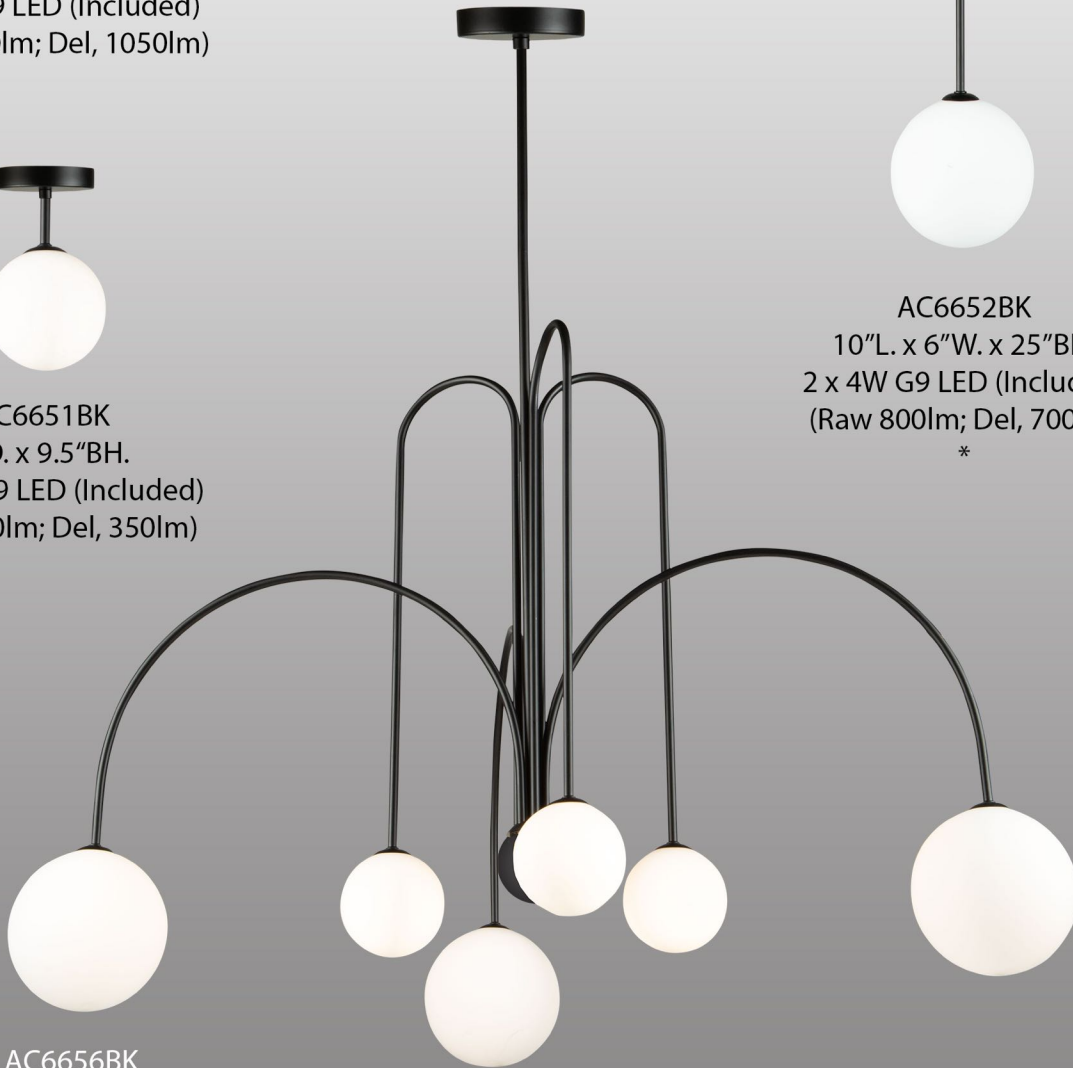

# Celestial Collection

Finish: Matte Black  
Material: Metal  
Bulb Type: LED

AC6662BK  
20"D. x 20"BH. (142" OAL)  
55W LED  
(Raw 5400lm Del. 3200lm)

AC6661BK  
13.75"D. x 13.75"BH.  
136" OAL  
35W LED  
(Raw 3500lm Del. 2100lm)

# Comet Collection

Finish: Semi Matte Black  
Material: Metal & Glass  
Bulb Type: G9 LED

AC6653BK  
12"D. x 11.5"BH.  
3 x 4W G9 LED (Included)  
(Raw 1200lm; Del, 1050lm)

AC6651BK  
6"D. x 9.5"BH.  
1 x 4W G9 LED (Included)  
(Raw 400lm; Del, 350lm)

AC6652BK  
10"L. x 6"W. x 25"BH.  
2 x 4W G9 LED (Included)  
(Raw 800lm; Del, 700lm)  
\*

LED

AC6656BK  
33.5"D. x 26.5"BH.  
6 x 4W G9 LED (Included)  
(Raw 2400lm; Del, 2100lm)  
\*

\* 3 x 12" + 1 x 6" Rods Included