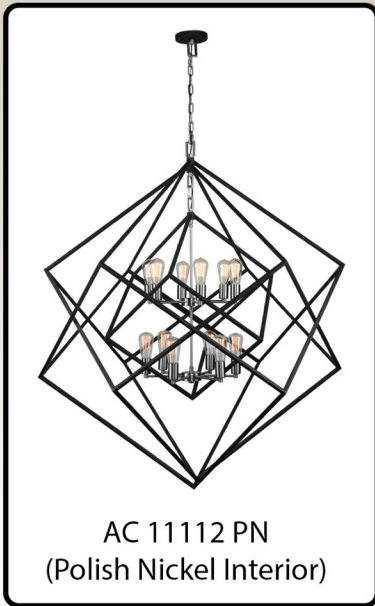

Artistry Collection

Finish: Matte black & harvest brass
Material: Metal
Bulb Type: Medium base

** Partially (KD) knock down
for easy shipping*

AC 11112
47"D. x 53"BH.
(95" OAL)
12 x 60 W.M.