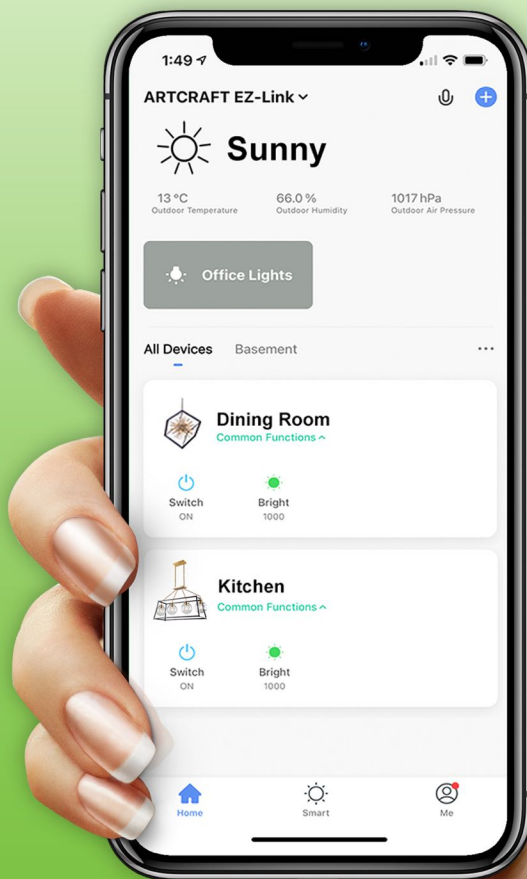

Unlimited Functionality with the Mobile App...

- Control the brightness of your fixture anywhere in the world through your phone
- Use voice commands to control your lights with Siri, Alexa, or Google
- Create lighting schedules for your home [ie. Turn lights off at 10:30 pm on weeknights]
- Automate your lighting [ie. Turn on lights whenever I arrive at home]
- Connect with other compatible smart devices
  - ie. Dim lights to 50% when living room TV is turned on
  - Turn on lights when front door camera detects a person
- Functions via the Smart Life mobile app

“No need to get up to turn off your lights before bed. Do it all straight from your phone or with voice commands.”

Available with the sale of the following collections:

- Bridgetown (P. 27 - 28)
- Sunburst (P. 29 - 32)
- Lugano (P. 33 - 35)
- Artistry (P. 36 - 45)
- Truro (P. 46 - 49)

* Works with LED or Incandescent light bulbs

* Compatible with Apple or Android OS

REQUIREMENT:

Chandelier wattage range must be 10 to 100 Watts.