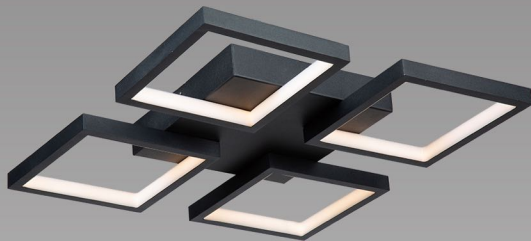

AC7629BK
18.5"L. x 18.5"W. x 2.5"H.
24W LED
(Raw 2640lm; Del 1200lm)