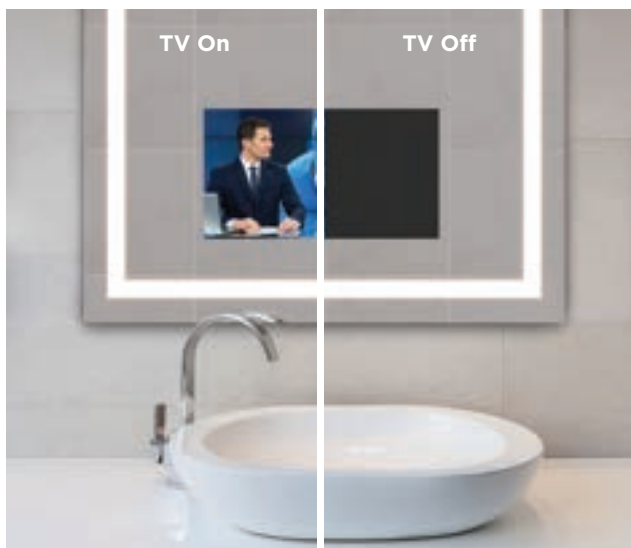

B-SERIES

Ideal for all-white or brightly colored bathrooms, B-Series™ is a custom option that provides a crisp, clear viewing experience with reduced glare. B-Series mirrors have a highly reflective mirror surface everywhere except the TV viewing area. When the TV is off, the TV screen area is black. When the TV is on, the screen area displays an impressively bright TV image.