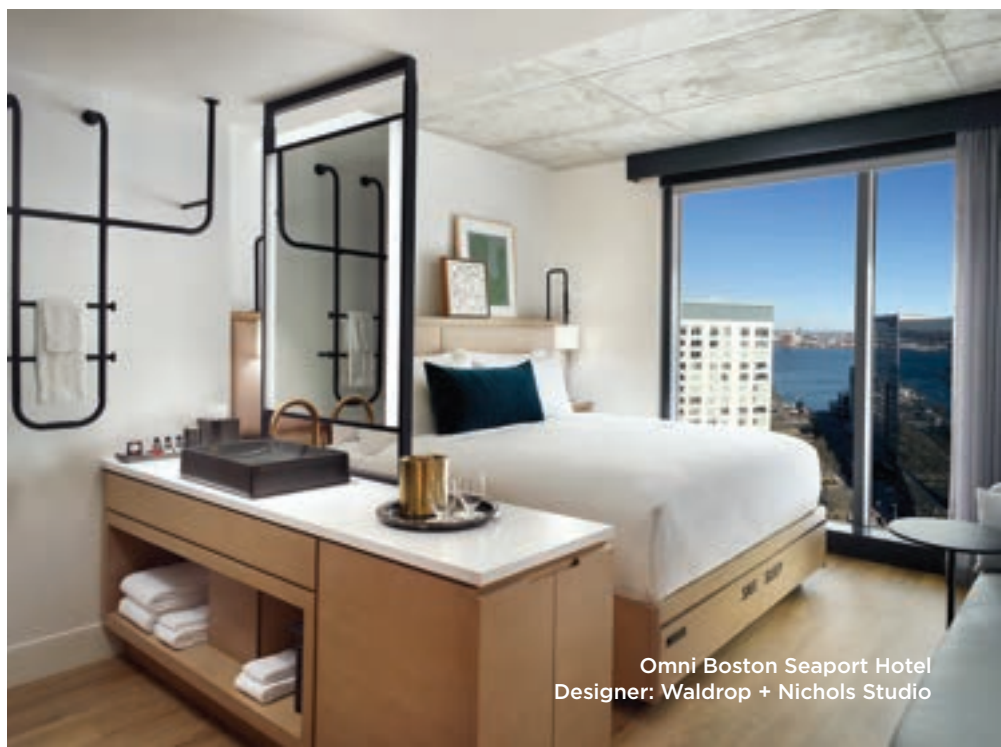

Omni Boston Seaport Hotel
Designer: Waldrop + Nichols Studio