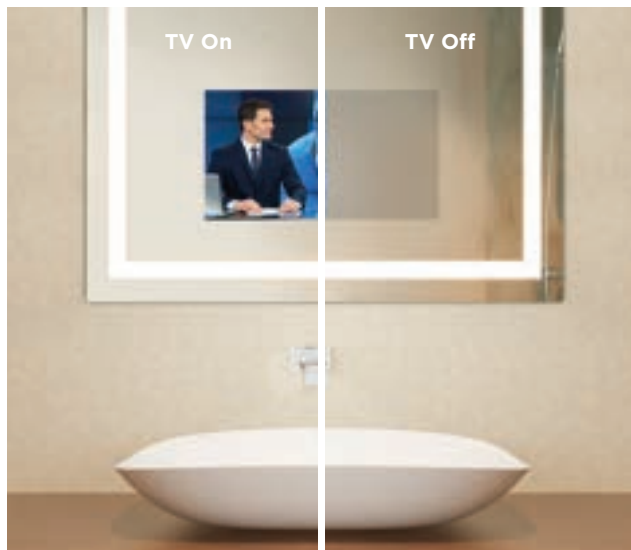

### IRIS

Iris® mirror, used on our Eclipse™ TV Cover (page 144), offers stunning quality and an exceptional viewing experience. The display virtually vanishes when off, leaving only a subtle, faint outline of the display perimeter that may be noticeable up close. Ideal for bedrooms and living rooms, it's slightly darker than a typical mirror, and is best used with high-brightness TVs with greater than 2000 nits.