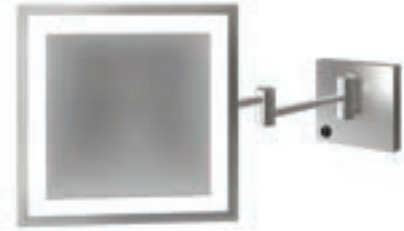

Elixir™ Makeup Mirror

Take brilliant, natural-looking LED light and mix it together with a bold design and 5X magnification to create an exquisite Elixir™ that's ideal for all things makeup.

	Size (w" x h")	S&H	Price	In Stock	Model #
Polished Stainless Steel	8 x 8	XS $12	$475	Yes	MM-ELX-WM-SS02
Matte Black	8 x 8	XS $12	$595	Yes	MM-ELX-WM-BK05
Brushed Stainless Steel	8 x 8	XS $12	$485	Yes	MM-ELX-WM-SS01

FEATURES AND BENEFITS

- Corrosion-resistant mirror glass
- Forward-facing task lighting
- Up-and-down tilt
- Side-to-side swivel
- 5X magnification
- Hardwired wall mount
- Suitable for damp bathroom environments
- Energy efficient
- Easy installation
- 1-year limited warranty
- Designed in the USA

AVAILABLE OPTIONS

- Polished Stainless Steel finish¹
- Brushed Stainless Steel finish¹
- Matte Black finish¹

LIGHTING SPECIFICATIONS

- Natural-looking LED light color
- CCT: 3,000K

SAFETY SPECIFICATIONS

- Entire assembly meets UL/cUL standards

INSTALLATION SPECIFICATIONS

- 120V or 240V electrical connection
- Requires a standard 3.5" or 4" octagonal electrical box
- Controlled by on/off switch on fixture
- Fixture can only be hung in the WxH orientation as shown; fixture is not field-interchangeable