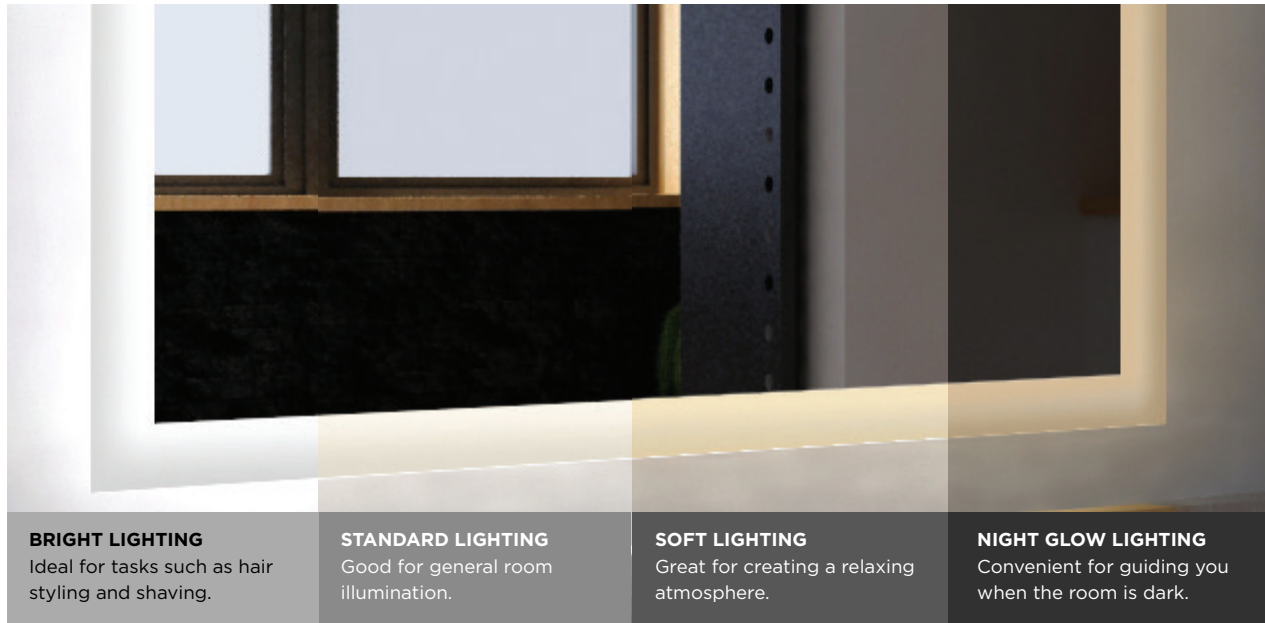

Keen™ Technology

Bring the Eyla™ and Silhouette™ Lighted Mirrors to life with the beauty and functionality of Keen™, which offers dimming, eco-friendly technology, and Night Glow with a touch.

THE RICHEST DIMMING EXPERIENCE

Keen's thoughtful design provides a complete range of light levels to satisfy your every lighting need. Plus, the innovative engineering makes interacting with Keen a luxurious experience:

- The intuitive interface is seamlessly integrated into the mirror, offering a sleek and beautiful design.
- Lighting initiates at full brightness and dims down and back up by touching and holding the Keen™ icon.
- Night Glow mode provides just enough lighting to safely guide you when the room is dark, and the Eye-Sensitivity Adjustment technology automatically reduces the light level as your eyes adjust to low light.

Keen is available as an upgrade in the Eyla™ lighted mirror (page 60) and Silhouette™ lighted mirror (page 76). Keen™ must be connected to earth ground in accordance with NEC code 250.20 (B). Improper ground can result in irregular function of the unit.