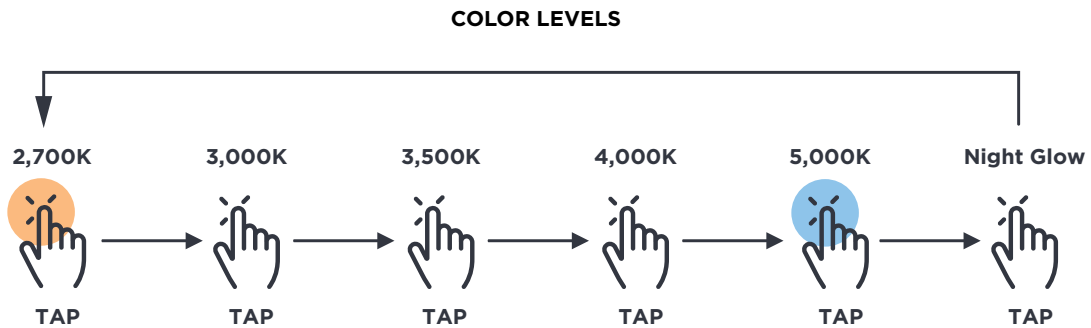

The Beauty of Simple Interaction

Mirror first turns on at 2,700K at full brightness. Tap to cycle through each color temperature level, Night Glow and Off. Hold to immediately turn on Night Glow. Night Glow starts at 1.5% and slowly dims to 0.5% over 20 minutes.