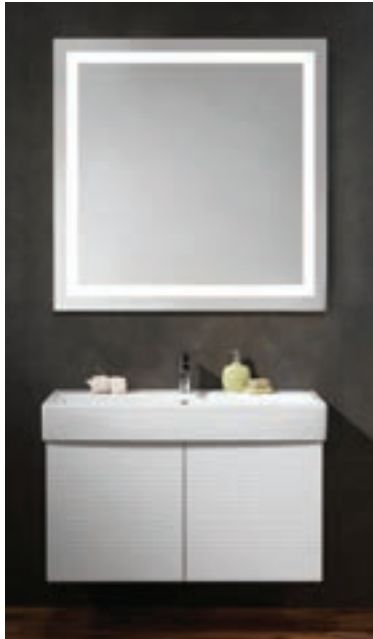

Lighted Mirror Technology

From mirrors made specifically for bathrooms, to vanishing mirrors engineered to optimize mirror technology, our mirror transcends all expectations.

BACK-LIT MIRROR WITH TASK LIGHTING

Designed to maximize direct, forward-facing illumination, this style is ideal for precision tasks such as makeup application and shaving. The fixture includes a white powder-coated chassis for a finished side view, with LED lights that are installed on the interior, directing light forward through the frosted areas of the mirror surface. Back-lit mirrors with an enclosed chassis include the Aria™ (page 44); the Barcelona™ (page 46); the Bela™ (page 48); the Element™ (page 52); the Elite™ (page 54); the Eternity™ (page 58), the Fusion™ (page 62); the Integrity™ (page 64); and the Saratoga™ (page 72).